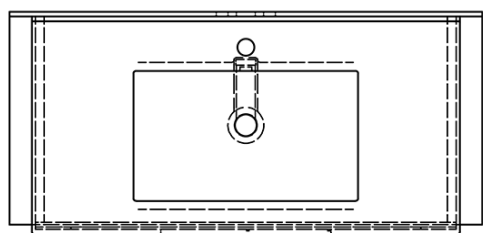

A-A (1:5)

Technical sheet