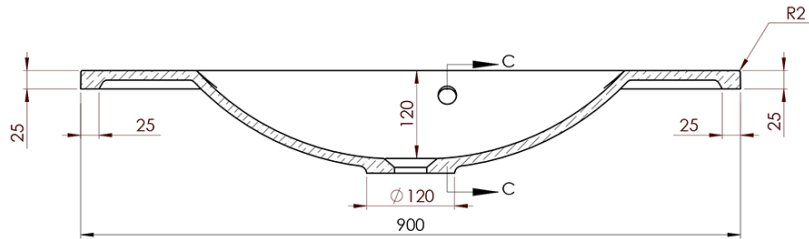

Luminosity: 1596 lm

LED life: 30000 hrs.

Equipment: Silent and soft closing, Corrosion protection

Weight / set: 79.85 kg

Packaging: 4 Piece

Warranty: 2 years

Technical sheet

A-A (1:5)