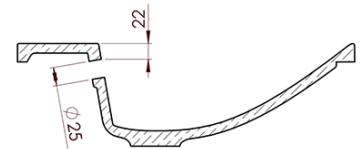

Luminosity: 1596 lm

LED life: 30000 hrs.

Equipment: Silent and soft closing, Corrosion protection

Weight / set: 79.85 kg

Packaging: 4 Piece

Warranty: 2 years

Technical sheet

A-A (1:5)