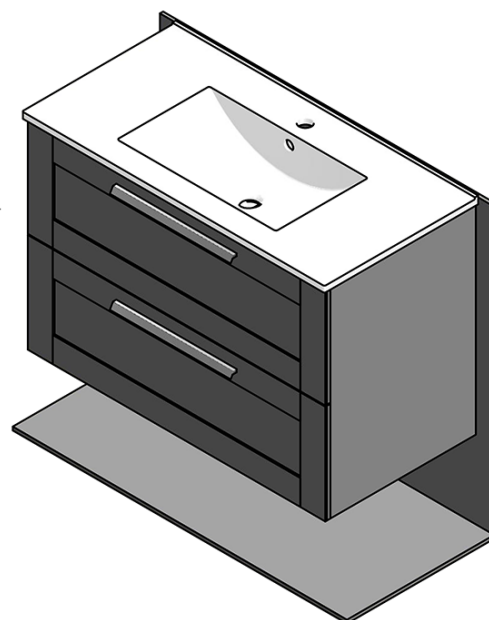

Luminosity: 1596 lm

LED life: 30000 hrs.

Equipment: Silent and soft closing, Corrosion protection

Weight / set: 79.85 kg

Packaging: 4 Piece

Warranty: 2 years

Technical sheet

A-A (1:5)