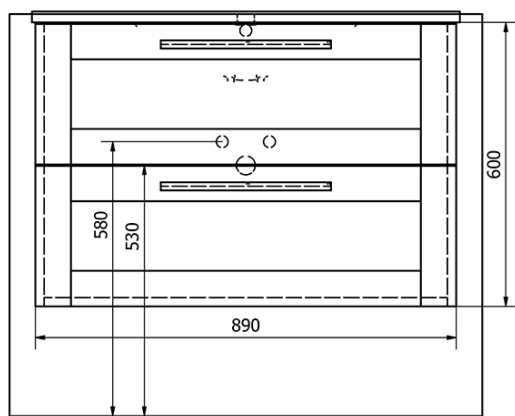

Technical sheet