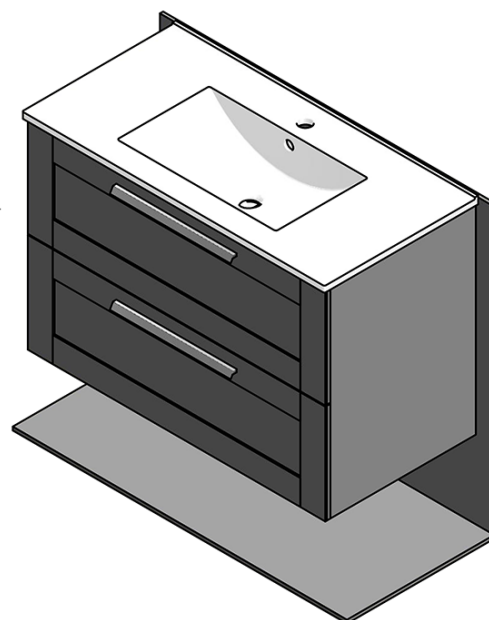

Technical sheet