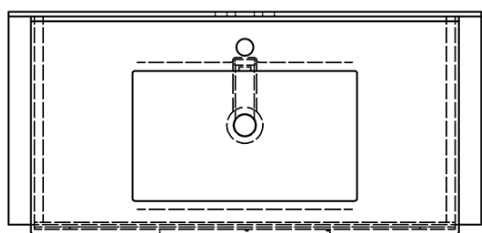

A-A (1:5)

Technical sheet