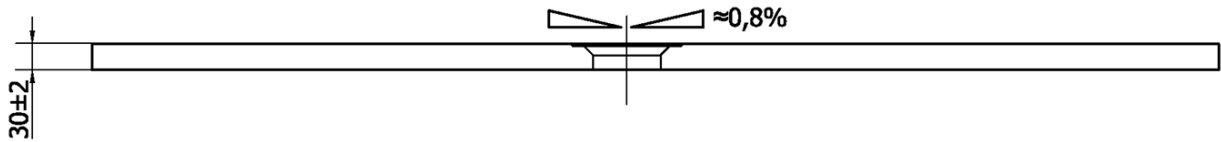

Technical sheet

STRANA ŘEZU
CUTTED EDGE