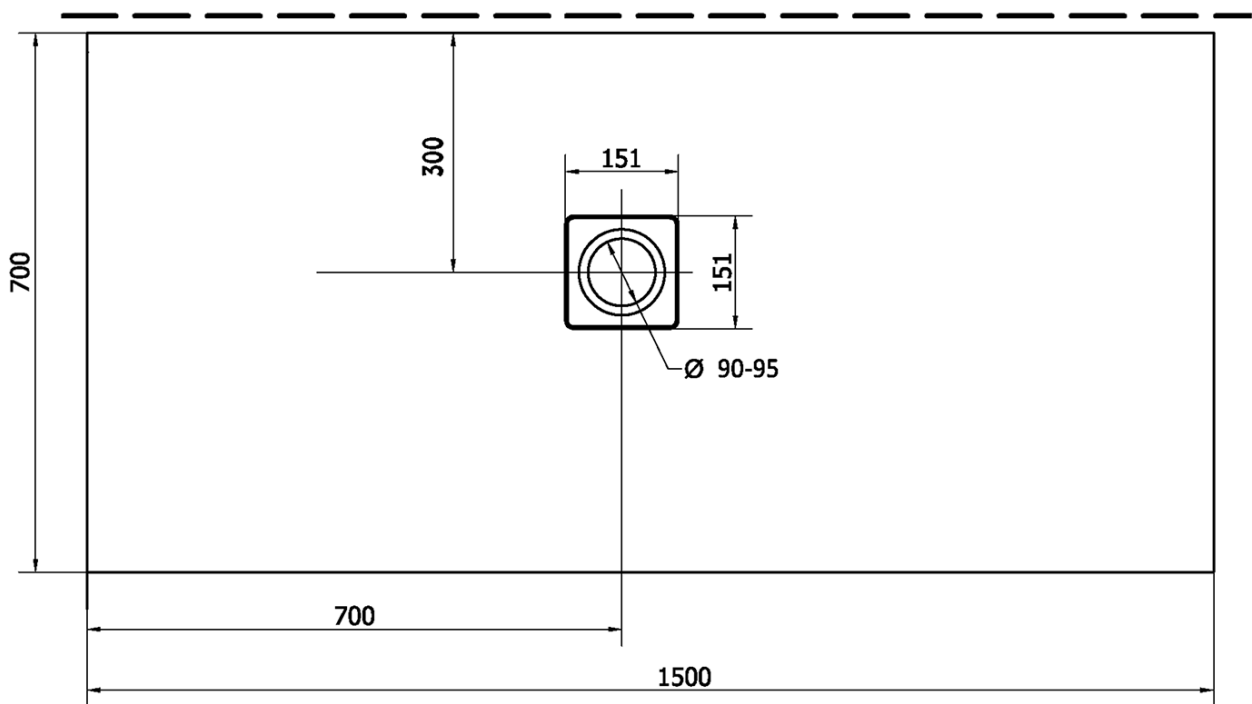

### Size

Length: 1500 mm  
Width: 700 mm  
Height: 30 mm

### Properties

Warranty: 2 years  
Weight / Piece: 68 kg  
Packaging: 1 Piece  
Colour: White  
Material: Cast marble  
Shape: Rectangular  
Waste diameter: 90 mm

### We recommend buy

1 Piece FLEXIA shower tray siphon, dia. 90mm, DN40, cover stainless steel matt (Order code: 17731)

Technical sheet

STRANA ŘEZU  
CUTTED EDGE