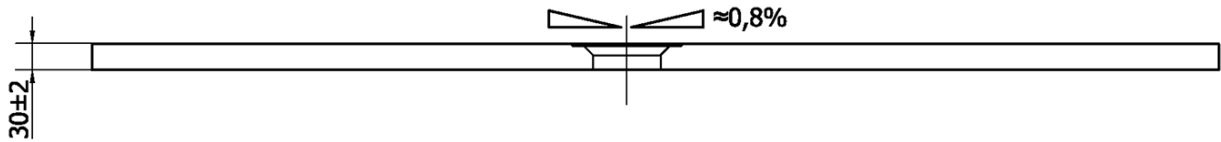

### Size

Length: 1500 mm  
Width: 700 mm  
Height: 30 mm

### Properties

Colour: White  
Material: Cast marble  
Shape: Rectangular  
Waste diameter: 90 mm  
Weight / Piece: 68.0 kg  
Packaging: 1 Piece  
Warranty: 2 years

### We recommend buy

1 Piece FLEXIA Shower Tray Waste Ø 90mm, DN40, brushed stainless steel (Order code: 17731)

Technical sheet

STRANA ŘEZU  
CUTTED EDGE