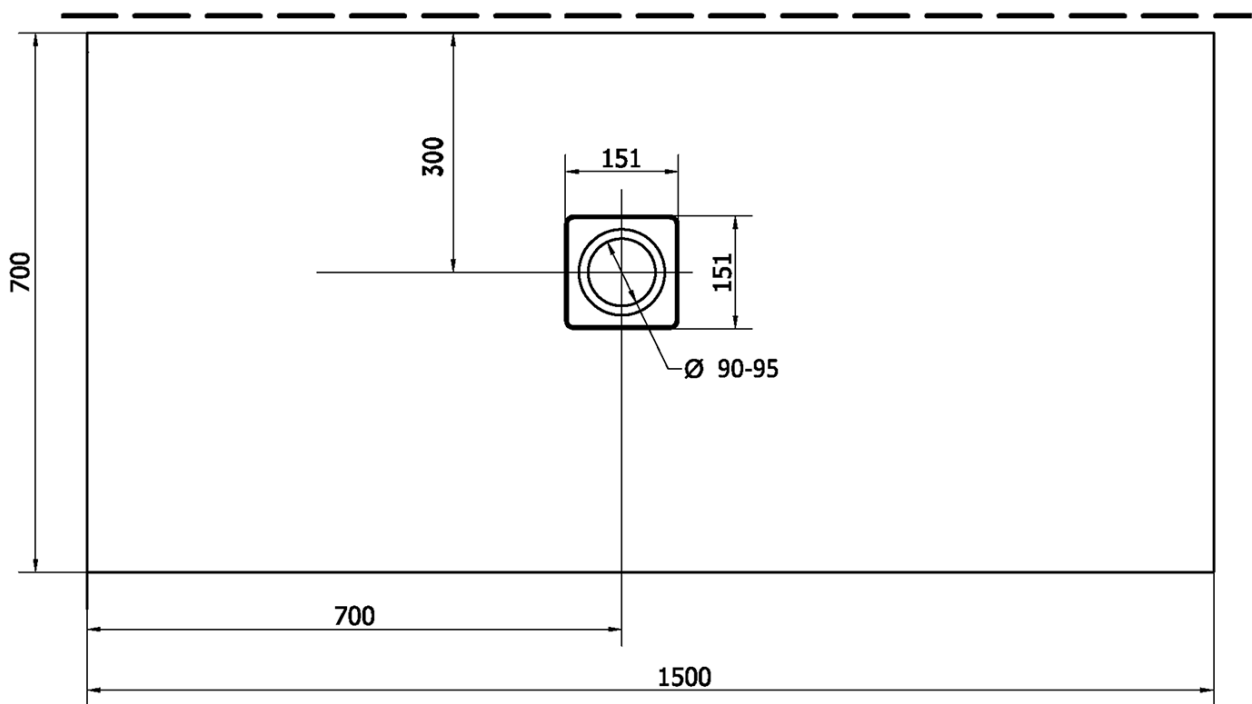

### Size

Length: 1500 mm  
Width: 700 mm  
Height: 30 mm

### Properties

Colour: White  
Material: Cast marble  
Shape: Rectangular  
Waste diameter: 90 mm  
Weight / Piece: 68.0 kg  
Packaging: 1 Piece  
Warranty: 2 years

### We recommend buy

1 Piece FLEXIA Shower Tray Waste Ø 90mm, DN40, brushed stainless steel (Order code: 17731)

Technical sheet

STRANA ŘEZU  
CUTTED EDGE