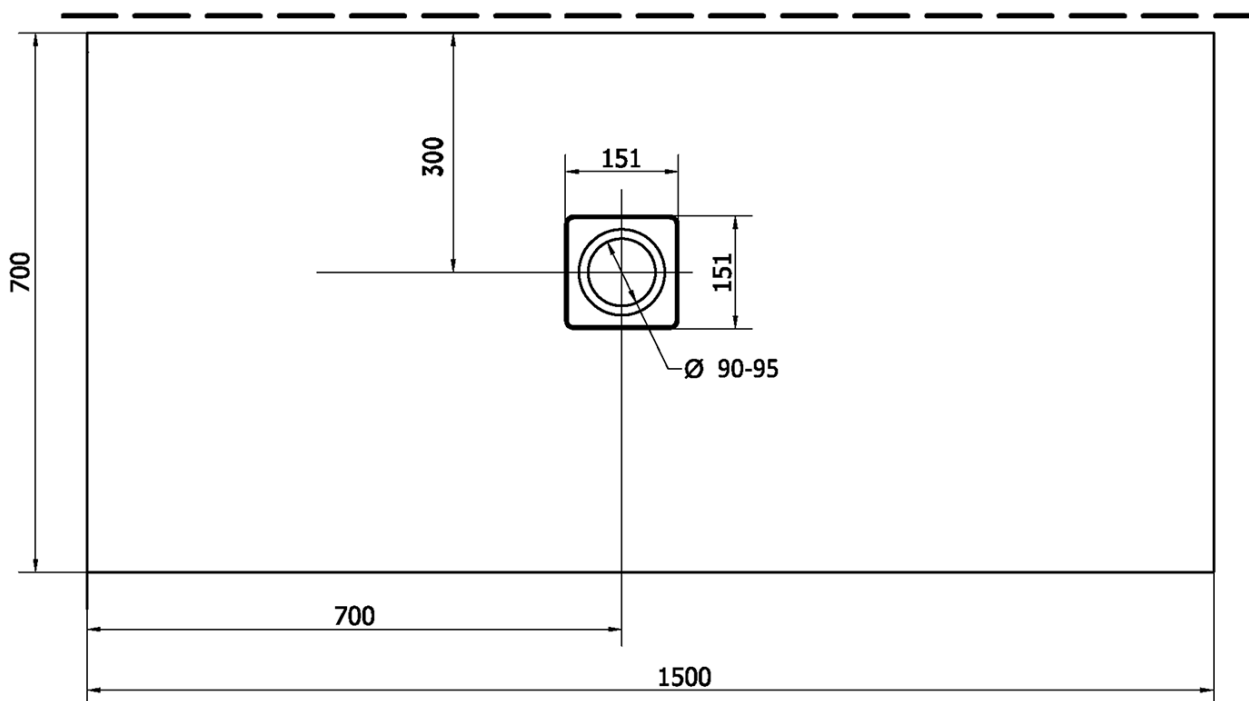

FLEXIA Cast Marble Shower Tray 150x70cm, Cuttable According To Your Req

Order code: 90131

Basic information

Brand: Polysan

Series: FLEXIA

Size

Length: 1500 mm

Width: 700 mm

Height: 30 mm

Properties

Colour: White

Material: Cast marble

Shape: Rectangular

Waste diameter: 90 mm

Weight / Piece: 68.0 kg

Packaging: 1 Piece

Warranty: 2 years

We recommend buy

1 Piece FLEXIA Shower Tray Waste Ø 90mm, DN40, brushed stainless steel (Order code: 17731)

Technical sheet

STRANA ŘEZU
CUTTED EDGE