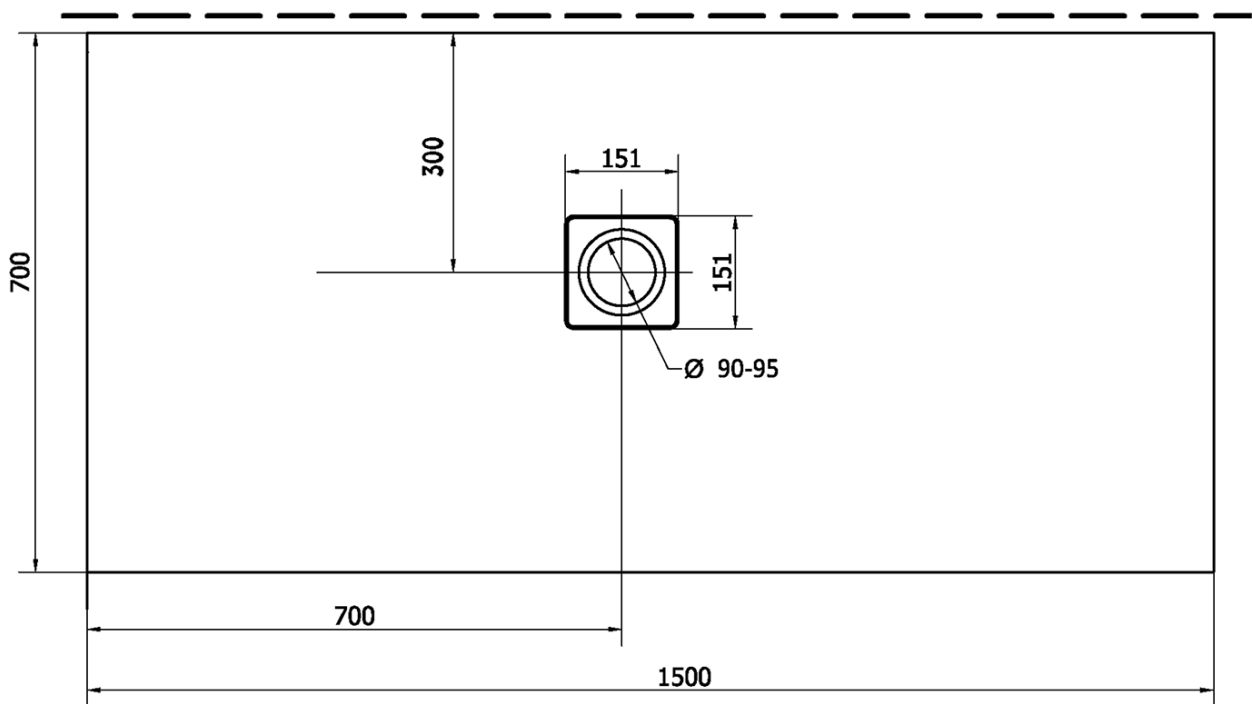

## Size

Length: 1500 mm  
Width: 700 mm  
Height: 30 mm

## Properties

Colour: White  
Material: Cast marble  
Shape: Rectangular  
Waste diameter: 90 mm  
Weight / Piece: 68.0 kg  
Packaging: 1 Piece  
Warranty: 2 years

Technical sheet

STRANA ŘEZU  
CUTTED EDGE