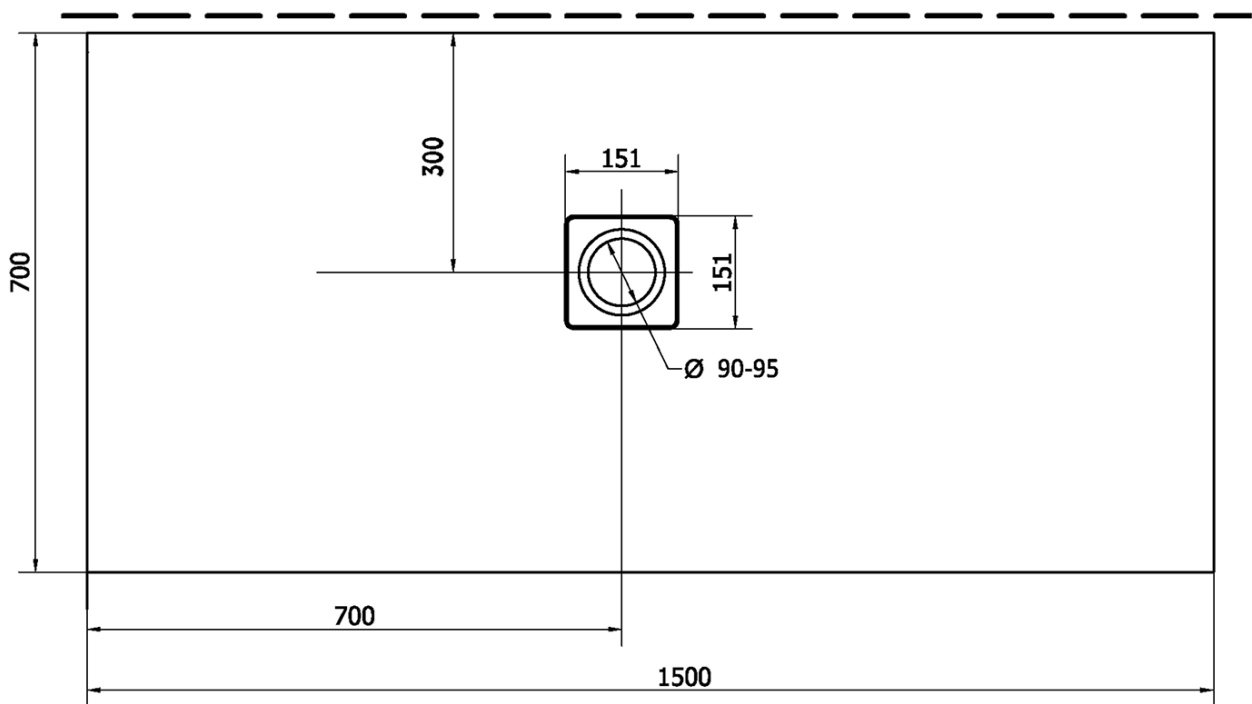

FLEXIA Cast Marble Shower Tray 150x70cm, Cuttable According To Your Req

Order code: 90131

Basic information

Brand: Polysan
Series: FLEXIA

Size

Length: 1500 mm
Width: 700 mm
Height: 30 mm

Properties

Colour: White
Material: Cast marble
Shape: Rectangular
Waste diameter: 90 mm
Weight / Piece: 68.0 kg
Packaging: 1 Piece
Warranty: 2 years

We recommend buy

1 Piece FLEXIA Shower Tray Waste Ø 90mm, DN40, brushed stainless steel (Order code: 17731)

Technical sheet

STRANA ŘEZU
CUTTED EDGE