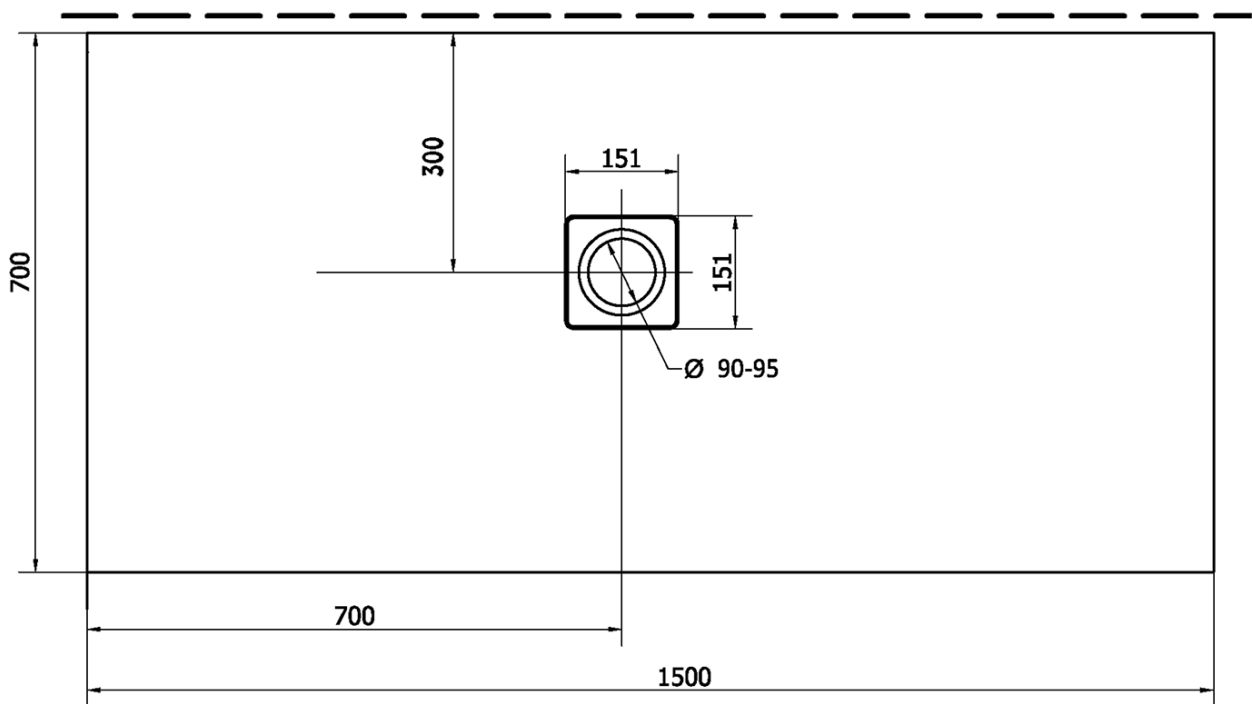

## Size

Length: 1500 mm  
Width: 700 mm  
Height: 30 mm

## Properties

Colour: White  
Material: Cast marble  
Shape: Rectangular  
Waste diameter: 90 mm  
Weight / Piece: 68.0 kg  
Packaging: 1 Piece  
Warranty: 2 years

## We recommend buy

1 Piece FLEXIA Shower Tray Waste Ø 90mm, DN40, brushed stainless steel (Order code: 17731)

Technical sheet

STRANA ŘEZU  
CUTTED EDGE