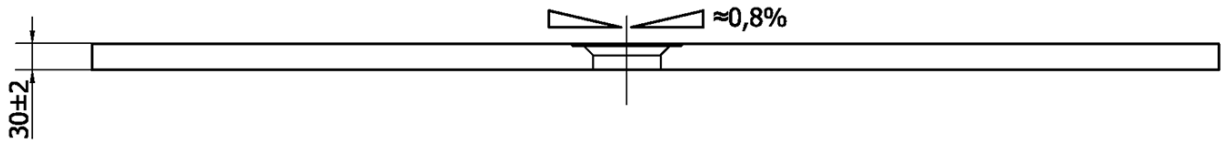

## Size

Length: 1500 mm  
Width: 700 mm  
Height: 30 mm

## Properties

Colour: White  
Material: Cast marble  
Shape: Rectangular  
Waste diameter: 90 mm  
Weight / Piece: 68.0 kg  
Packaging: 1 Piece  
Warranty: 2 years

## We recommend buy

1 Piece FLEXIA Shower Tray Waste Ø 90mm, DN40, brushed stainless steel (Order code: 17731)

Technical sheet

STRANA ŘEZU  
CUTTED EDGE