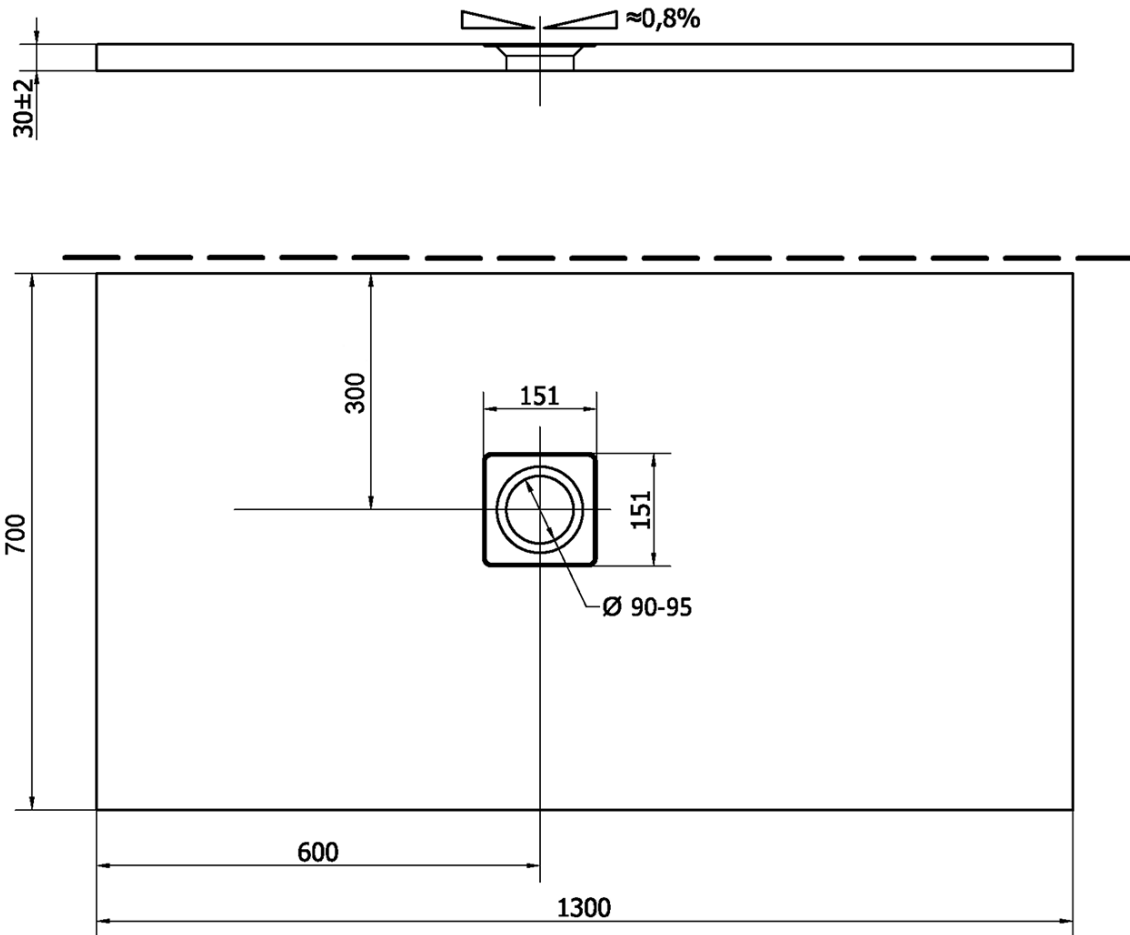

### Size

Length: 1300 mm  
Width: 700 mm  
Height: 30 mm

### Properties

Warranty: 2 years  
Weight / Piece: 57 kg  
Packaging: 1 Piece  
Colour: White  
Material: Cast marble  
Shape: Rectangular  
Waste diameter: 90 mm

### We recommend buy

1 Piece FLEXIA shower tray siphon, dia. 90mm, DN40, cover stainless steel matt (Order code: 17731)

Technical sheet

----- STRANA ŘEZU  
CUTTED EDGE