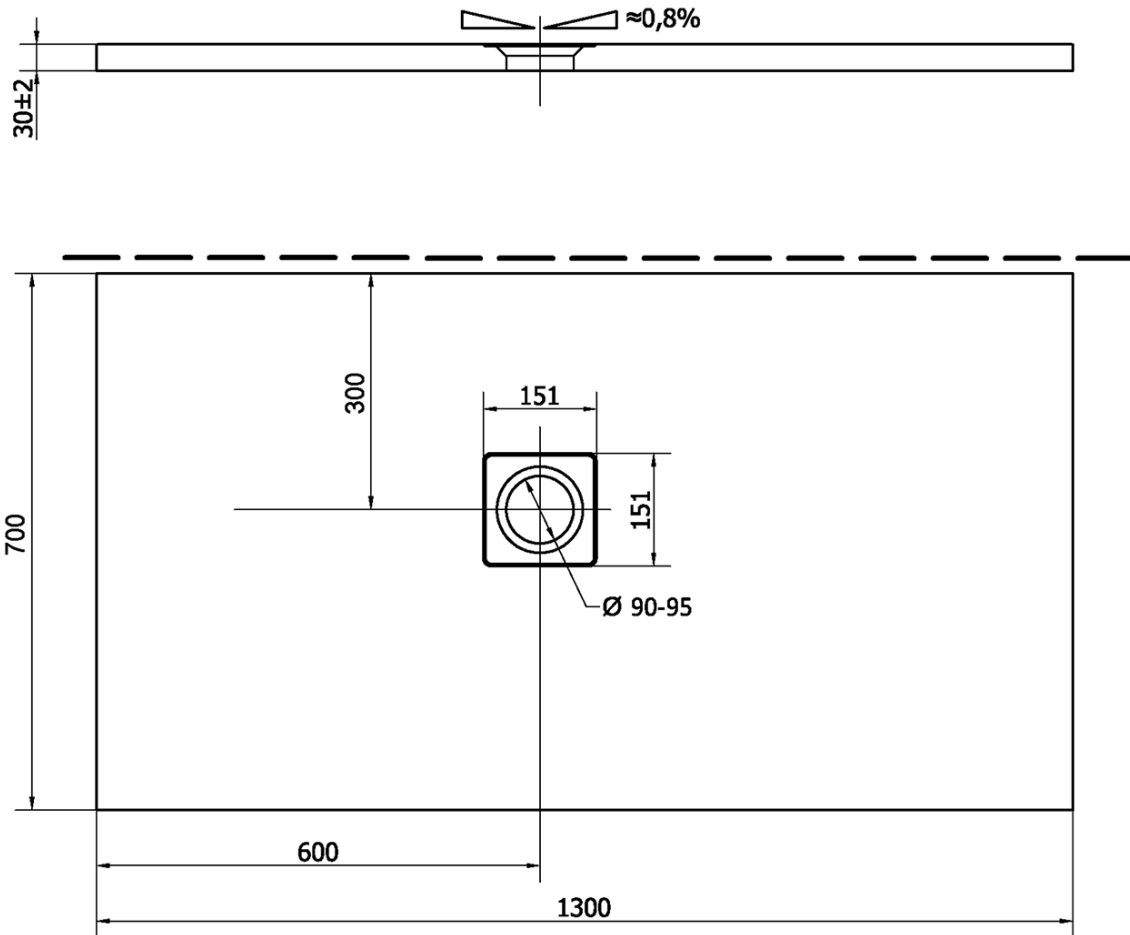

## Size

Length: 1300 mm

Width: 700 mm

Height: 30 mm

## Properties

Colour: White

Material: Cast marble

Shape: Rectangular

Waste diameter: 90 mm

Weight / Piece: 57.0 kg

Packaging: 1 Piece

Warranty: 2 years

## We recommend buy

1 Piece FLEXIA Shower Tray Waste Ø 90mm, DN40, brushed stainless steel (Order code: 17731)

Technical sheet

----- STRANA ŘEZU  
CUTTED EDGE