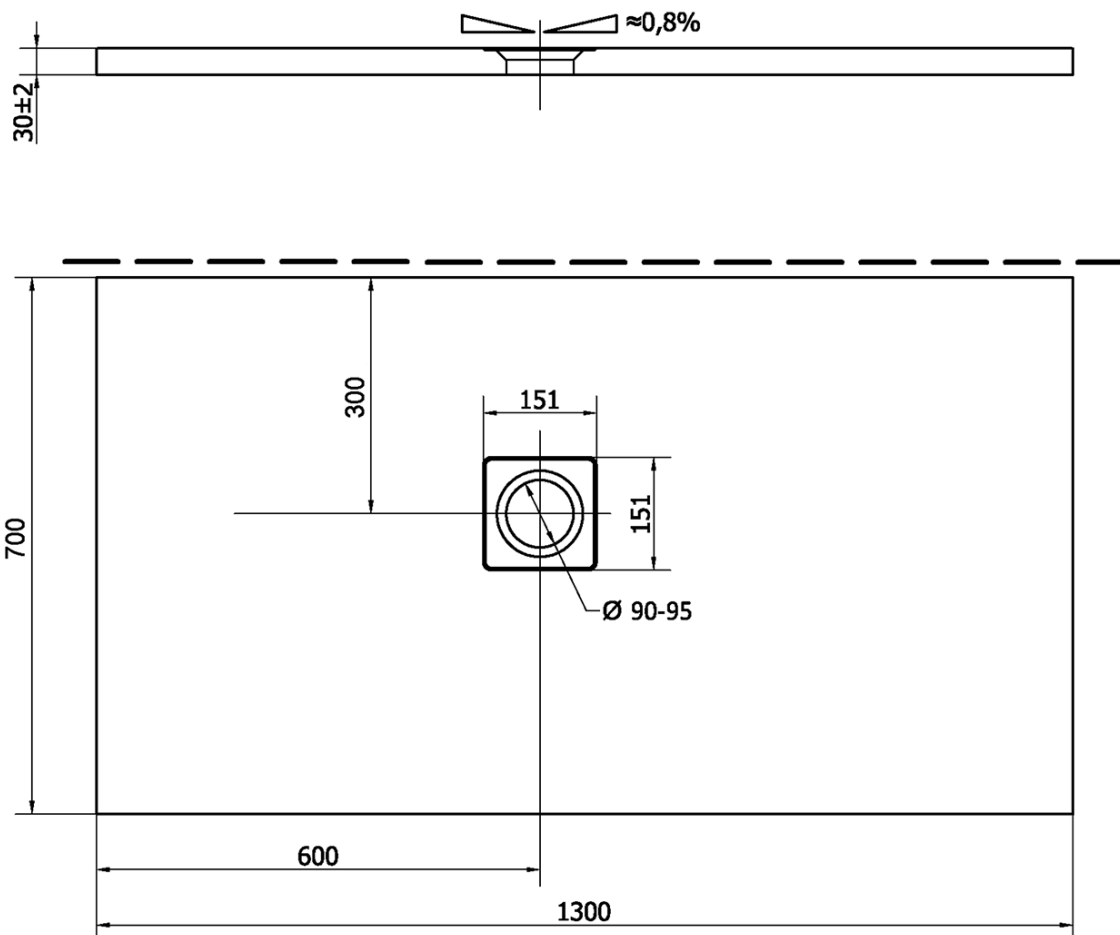

## Size

Length: 1300 mm  
Width: 700 mm  
Height: 30 mm

## Properties

Colour: White  
Material: Cast marble  
Shape: Rectangular  
Waste diameter: 90 mm  
Weight / Piece: 57.0 kg  
Packaging: 1 Piece  
Warranty: 2 years

## We recommend buy

1 Piece FLEXIA Shower Tray Waste Ø 90mm, DN40, brushed stainless steel (Order code: 17731)

Technical sheet

----- STRANA ŘEZU  
CUTTED EDGE