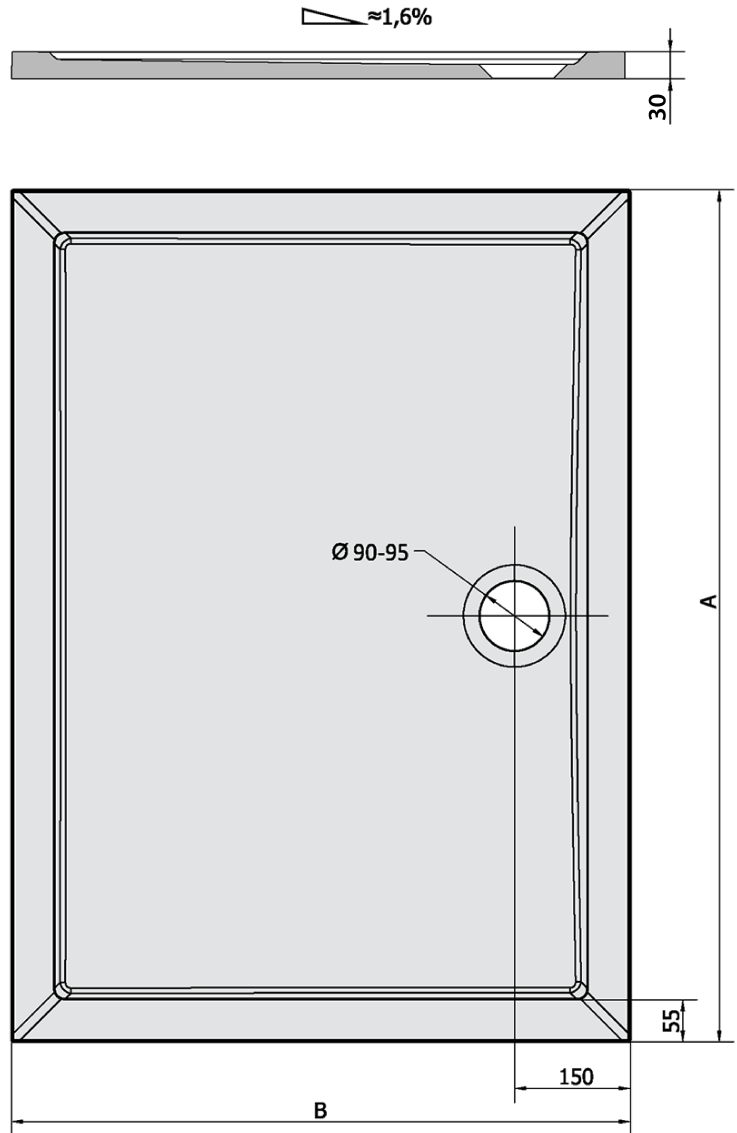

## Size

Length: 800 mm

Width: 700 mm

Height: 30 mm

## Properties

Colour: White

Material: Cast marble

Shape: Rectangular

Waste diameter: 90 mm

Bottom Relief  
(surface): Smooth

Weight / Piece: 42.0 kg

Packaging: 1 Piece

## We recommend buy

1 Piece Shower tray siphon, dia. 90mm, DN40, polished stainless steel cover (Order code: 1711C)

1 Piece Shower Tray Legs (6 Pcs/Set) (Order code: PV006)

Technical sheet

KARIA	kod	A	B
80x70	11091	800	700
90x70	44511	900	700
90x80	63511	900	800
100x70	71565	1000	700
100x80	45511	1000	800
100x90	51111	1000	900
110x80	46511	1100	800
110x90	59111	1100	900
120x70	47511	1200	700
120x80	48511	1200	800
120x90	49511	1200	900
120x100	26611	1200	1000