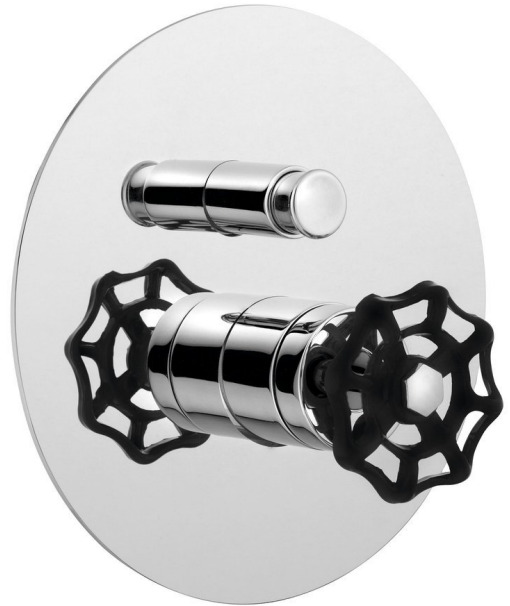

INDUSTRY Concealed Shower Mixer Tap, 2-way, chrome/black

Order code: 5185XTT

Size

Diameter: 170 mm

Width: 170 mm

Height: 170 mm

Properties

Colour: Chrome

Material: Brass

Warranty: 6 years