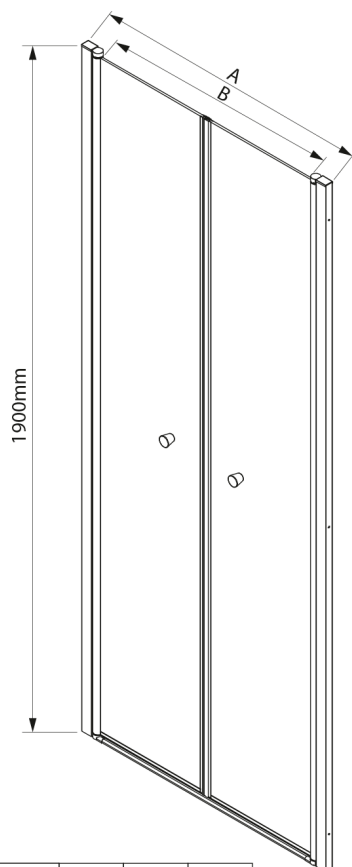

# PILOT pivot shower doors double-wing 1000mm

Order code: PT102

## Size

Width: 1000 mm

Height: 1900 mm

## Technical sheet

	PT082	PT092	PT102
A	780-820mm	880-920mm	980-1020mm
B	690	790	890