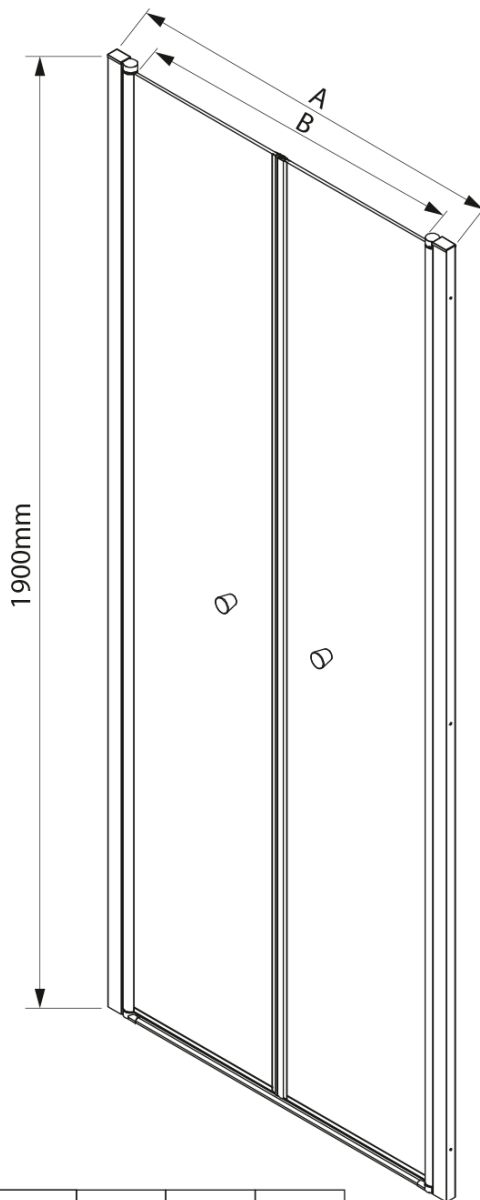

Technical sheet

	PT082	PT092	PT102
A	780-820mm	880-920mm	980-1020mm
B	690	790	890