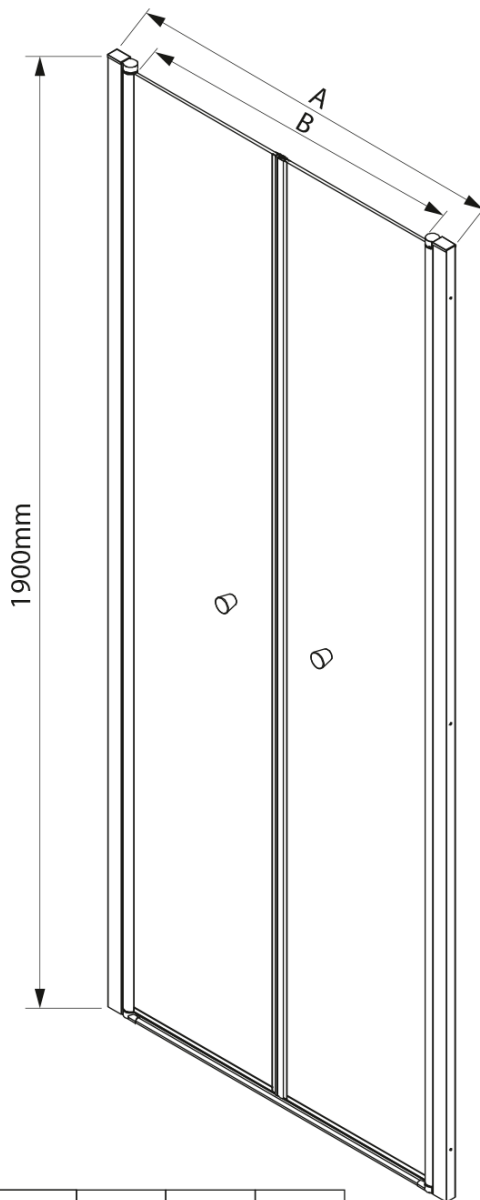

PILOT pivot shower doors double-wing 800mm

Order code: PT082

Basic information

Brand: Aqualine

Series: PILOT

Size

Width: 800 mm

Height: 1900 mm

Properties

Profile colour: Chrome - polished aluminum

Shape: Alcove door

Type of opening: Double pivot door

Opening width: 690 mm

Glass colour: BRICK glass

Glass thickness: 6 mm

Installation width from: 780 mm

Pilot pivot hinge lower + upper (Order code: NDPT-10)

Pilot handles (2 pcs) (Order code: NDPT-01)

Pilot bottom overflow rail 1000mm (Order code: NDPT-04)

PILOT magnetic seal (Order code: NDPT-07)

Pilot magnetic profile cover (Order code: NDPT-12)

Technical sheet

	PT082	PT092	PT102
A	780-820mm	880-920mm	980-1020mm
B	690	790	890