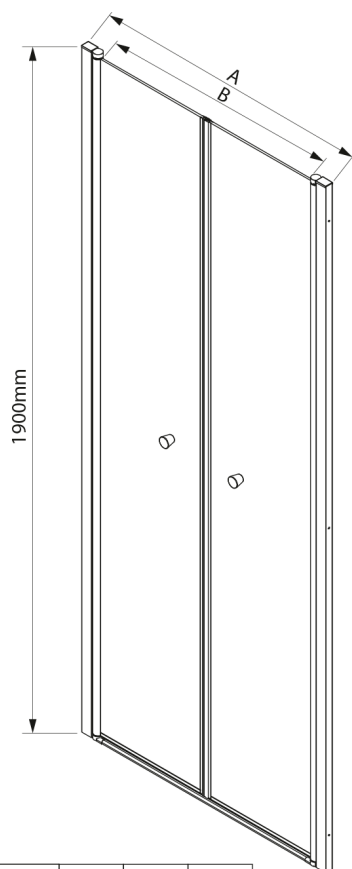

PILOT pivot shower doors double-wing 800mm

Order code: PT082

Size

Width: 800 mm

Height: 1900 mm

Properties

Warranty: 2 years

Technical sheet

	PT082	PT092	PT102
A	780-820mm	880-920mm	980-1020mm
B	690	790	890