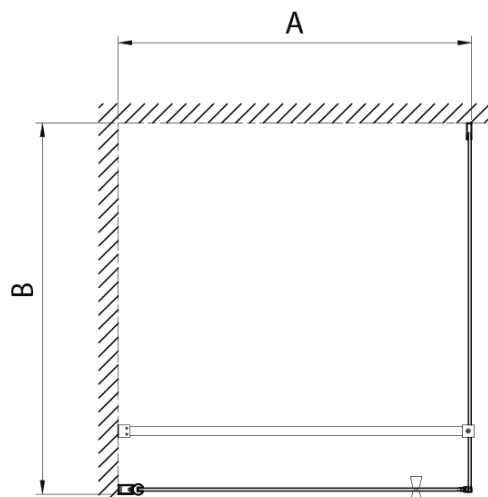

Properties

Profile colour: Chrome - polished aluminum

Shape: Alcove door

Type of opening: Single pivot door

Opening direction: Versatile

Opening width: 710 mm

Glass colour: BRICK glass

Glass thickness: 6 mm

Pilot magnetic profile cover (Order code: NDPT-12)

Pilot bottom seal for 1000mm (Order code: NDPT-02)

Pilot wall profile (Order code: NDPT-05)

Pilot seal between rotating profiles (Order code: NDPT-13)

Technical sheet

	PT070	PT080	PT090	PT100
A	680-710mm	780-810mm	880-910mm	980-1010mm
B	610	710	810	910

PT + WI

PT070/PT080/PT090/PT100+WI070/WI080/WI090/WI100/WI110

model	A mm	B mm
PT070	667-687	
PT080	767-787	
PT090	867-887	
PT100	967-987	
WI070		690-705
WI080		790-805
WI090		890-905
WI100		990-1005
WI110		1090-1105