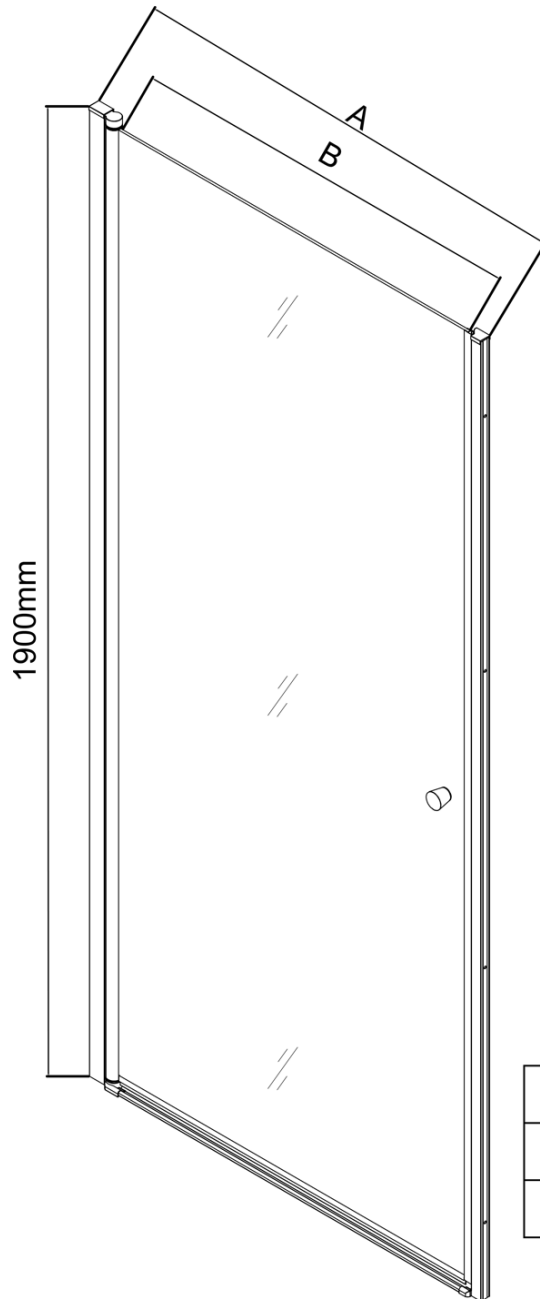

Technical sheet

	PT070	PT080	PT090	PT100
A	680-710mm	780-810mm	880-910mm	980-1010mm
B	610	710	810	910