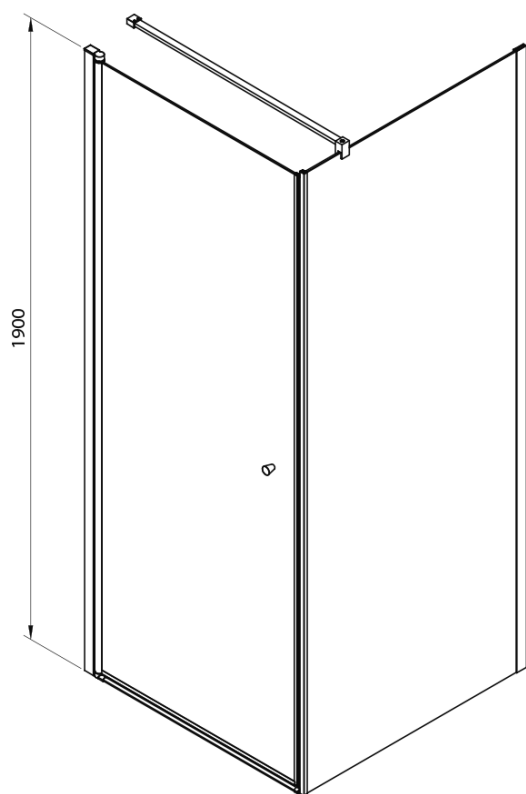

PT + WI

PT070/PT080/PT090/PT100+WI070/WI080/WI090/WI100/WI110

model	A mm	B mm
PT070	667-687	
PT080	767-787	
PT090	867-887	
PT100	967-987	
WI070		690-705
WI080		790-805
WI090		890-905
WI100		990-1005
WI110		1090-1105