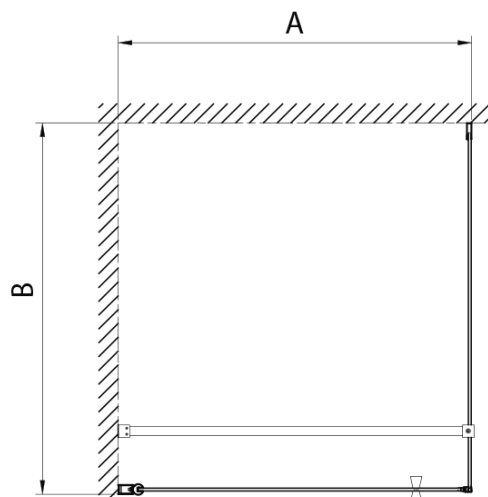

Properties

Profile colour: Chrome - polished aluminum

Shape: Alcove door

Type of opening: Single pivot door

Opening direction: Versatile

Opening width: 610 mm

Glass colour: BRICK glass

Glass thickness: 6 mm

Pilot magnetic profile cover (Order code: NDPT-12)

Pilot bottom seal for 1000mm (Order code: NDPT-02)

Pilot wall profile (Order code: NDPT-05)

Pilot seal between rotating profiles (Order code: NDPT-13)

Technical sheet

	PT070	PT080	PT090	PT100
A	680-710mm	780-810mm	880-910mm	980-1010mm
B	610	710	810	910

PT + WI

PT070/PT080/PT090/PT100+WI070/WI080/WI090/WI100/WI110

model	A mm	B mm
PT070	667-687	
PT080	767-787	
PT090	867-887	
PT100	967-987	
WI070		690-705
WI080		790-805
WI090		890-905
WI100		990-1005
WI110		1090-1105