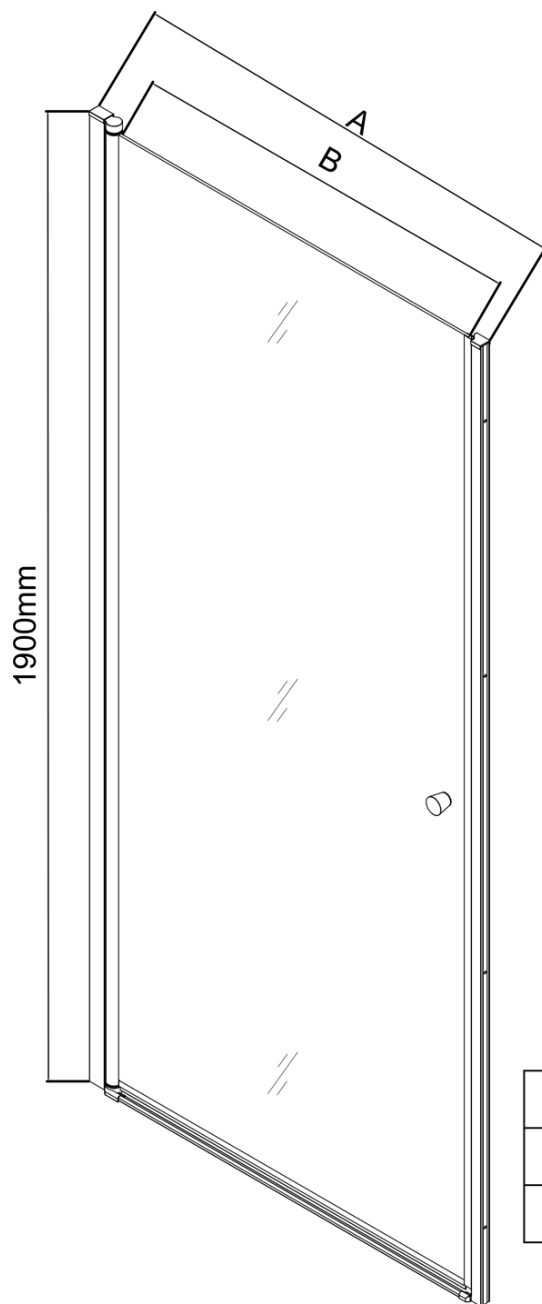

Technical sheet

	PT070	PT080	PT090	PT100
A	680-710mm	780-810mm	880-910mm	980-1010mm
B	610	710	810	910