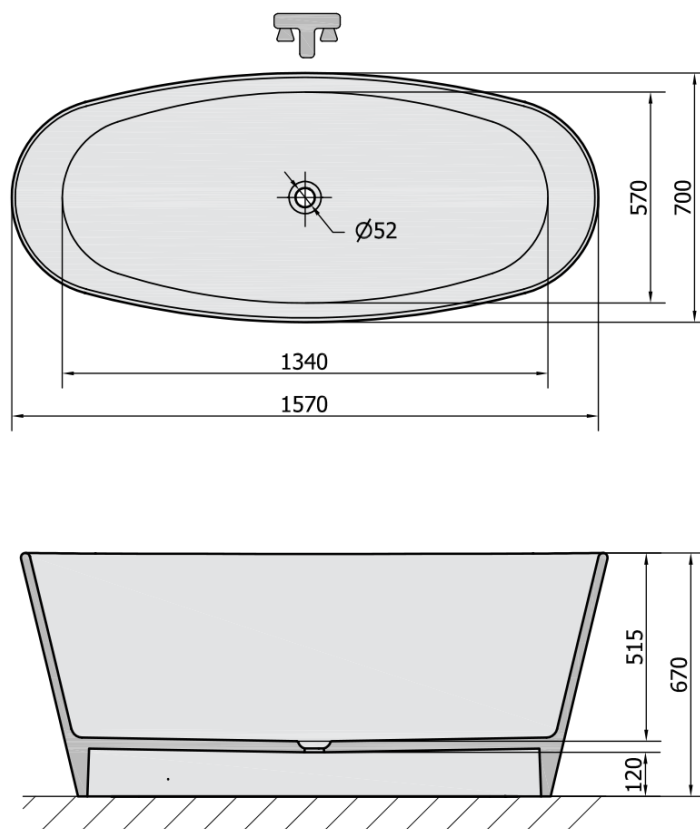

TESS Cast Marble Freestanding Bath 157x70x67cm, White

Order code: 99613

Basic information

Brand: Polysan

Size

Length: 1570 mm

Width: 700 mm

Height: 670 mm

Volume: 210 l

Properties

Colour: White

Material: Cast marble

Shape: Freestanding

Installation: Independent

Waste diameter: 52 mm

Package does not contain: Trap, Waste

Weight / Piece: 190.01 kg

Packaging: 1 Piece

Warranty: 2 years

We recommend buy

1 Piece Bath Trap 6/4", height: 42mm, DN40 (Order code: 71712)

1 Piece Bath waste 6/4" Click Clack, for bathtubs without overflow, chrome (Order code: 71704)

Technical sheet

VOLUME 210L