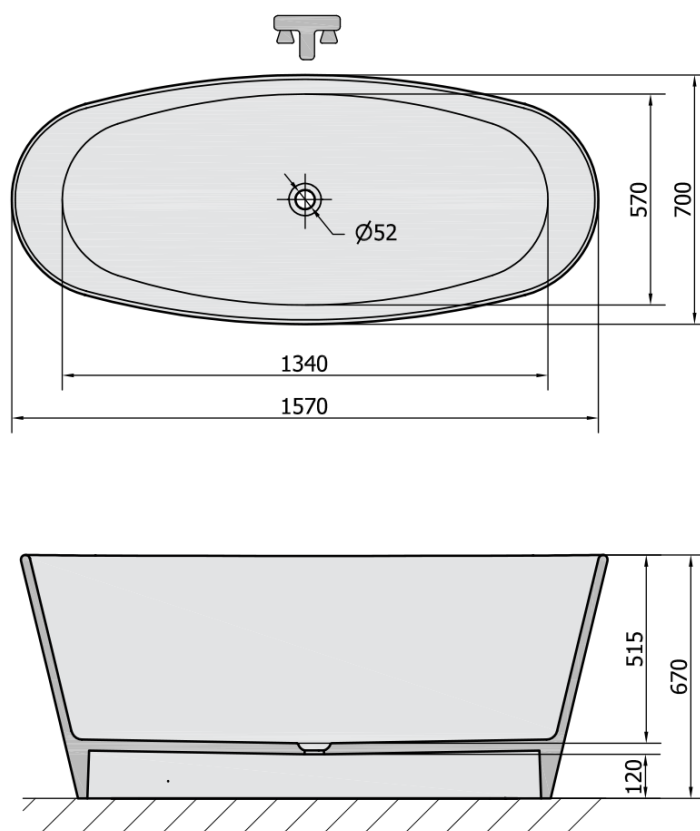

TESS Cast Marble Freestanding Bath 157x70x67cm, White

Order code: 99613

Basic information

Brand: Polysan

Size

Length: 1570 mm

Width: 700 mm

Height: 670 mm

Volume: 210 l

Properties

Colour: White

Material: Cast marble

Shape: Freestanding

Installation: Independent

Waste diameter: 52 mm

Package does not contain: Trap, Waste

Weight / Piece: 190.01 kg

Packaging: 1 Piece

Warranty: 2 years

We recommend buy

1 Piece Bath Trap 6/4", height: 42mm, DN40 (Order code: 71712)

1 Piece Bath drain 6/4", click-clack, for baths without overflow, chrome (Order code: 71704)

Technical sheet

VOLUME 210L