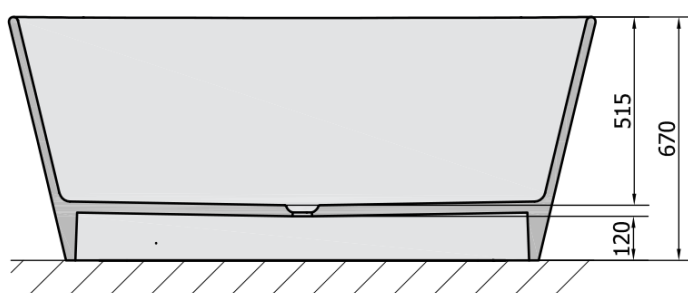

TESS Cast Marble Freestanding Bath 157x70x67cm, White

Order code: 99613

Size

Length: 1570 mm
 Width: 700 mm
 Height: 670 mm
 Volume: 210 l

Properties

Colour: White
 Material: Cast marble
 Warranty: 2 years

Technical sheet

VOLUME 210L