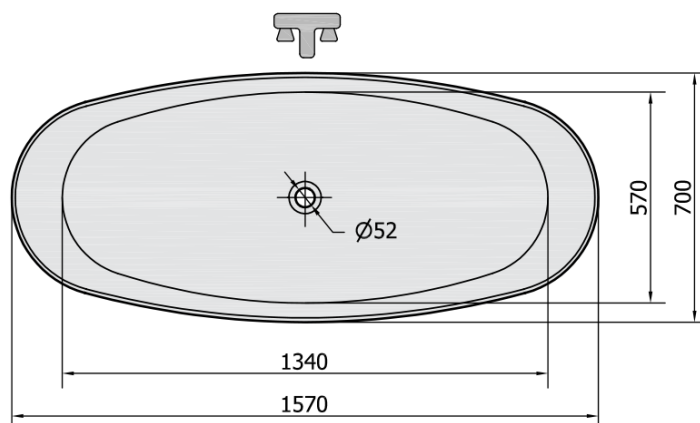

TESS Cast Marble Freestanding Bath 157x70x67cm, White

Order code: 99613

Size

Length: 1570 mm
 Width: 700 mm
 Height: 670 mm
 Volume: 210 l

Properties

Colour: White
 Material: Cast marble
 Warranty: 2 years

Technical sheet

VOLUME 210L