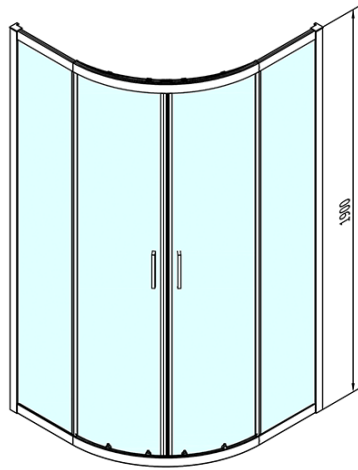

Technical sheet

EL2638