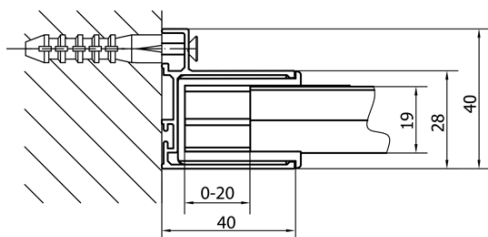

Order code: EL1738

Basic information

Brand: Polysan

Series: EASY

Size

Width: 1020 mm

Height: 1900 mm

Properties

Profile colour: Chrome - polished aluminum

Shape: Alcove door

Type of opening: Single pivot door

Opening direction: Versatile

Opening width: 560 mm

Glass colour: BRICK glass

Glass thickness: 6 mm

Installation width from: 880 mm

Installation width up to: 1020 mm

Properties: Framed design

Weight / Piece: 31.0 kg

Packaging: 1 Piece

Warranty: 2 years

Technical sheet

	B
EL1738-EL3138	680-700
EL1738-EL3238	780-800
EL1738-EL3338	880-900
EL1738-EL3438	980-1000