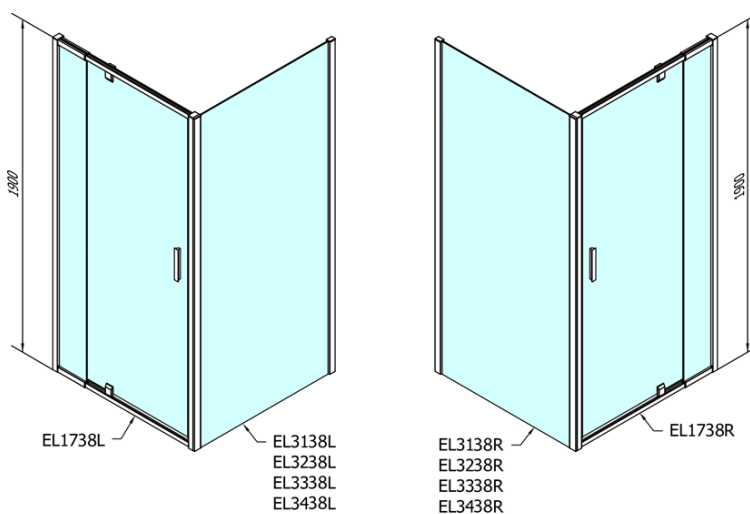

Order code: EL1738

Basic information

Brand: Polysan

Series: EASY

Size

Width: 1020 mm

Height: 1900 mm

Properties

Profile colour: Chrome - polished aluminum

Shape: Alcove door

Type of opening: Single pivot door

Opening direction: Versatile

Opening width: 560 mm

Glass colour: BRICK glass

Glass thickness: 6 mm

Installation width from: 880 mm

Installation width up to: 1020 mm

Properties: Framed design

Weight / Piece: 31.0 kg

Packaging: 1 Piece

Warranty: 2 years

Technical sheet

	B
EL1738-EL3138	680-700
EL1738-EL3238	780-800
EL1738-EL3338	880-900
EL1738-EL3438	980-1000