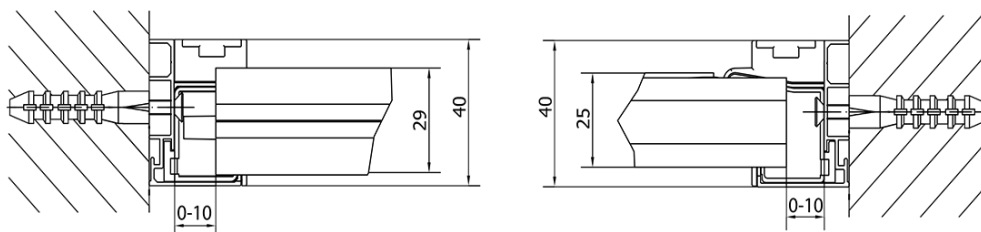

Order code: EL1738

Basic information

Brand: Polysan

Series: EASY

Size

Width: 1020 mm

Height: 1900 mm

Properties

Profile colour: Chrome - polished aluminum

Shape: Alcove door

Type of opening: Single pivot door

Opening direction: Versatile

Opening width: 560 mm

Glass colour: BRICK glass

Glass thickness: 6 mm

Installation width from: 880 mm

Installation width up to: 1020 mm

Properties: Framed design

Weight / Piece: 31.0 kg

Packaging: 1 Piece

Warranty: 2 years

Technical sheet

	B
EL1738-EL3138	680-700
EL1738-EL3238	780-800
EL1738-EL3338	880-900
EL1738-EL3438	980-1000