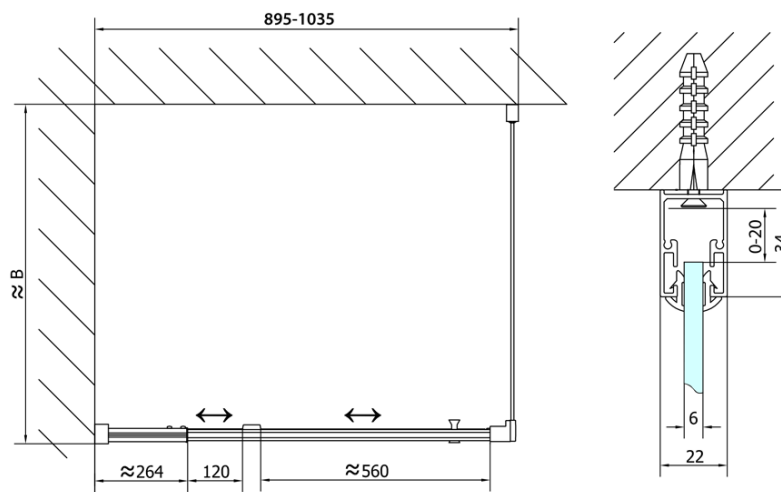

Order code: EL1738

Basic information

Brand: Polysan

Series: EASY

Size

Width: 1020 mm

Height: 1900 mm

Properties

Profile colour: Chrome - polished aluminum

Shape: Alcove door

Type of opening: Single pivot door

Opening direction: Versatile

Opening width: 560 mm

Glass colour: BRICK glass

Glass thickness: 6 mm

Installation width from: 880 mm

Installation width up to: 1020 mm

Properties: Framed design

Weight / Piece: 31.0 kg

Packaging: 1 Piece

Warranty: 2 years

Technical sheet

	B
EL1738-EL3138	680-700
EL1738-EL3238	780-800
EL1738-EL3338	880-900
EL1738-EL3438	980-1000