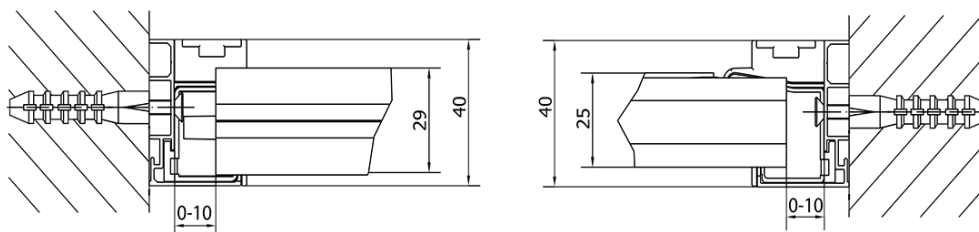

Profile colour: Chrome - polished aluminum

Shape: Alcove door

Type of opening: Single pivot door

Opening direction: Versatile

Opening width: 560 mm

Glass colour: BRICK glass

Glass thickness: 6 mm

Installation width from: 880 mm

Installation width up to: 1020 mm

Properties: Framed design

Weight / Piece: 31.0 kg

Packaging: 1 Piece

Warranty: 2 years

Technical sheet

	B
EL1738-EL3138	680-700
EL1738-EL3238	780-800
EL1738-EL3338	880-900
EL1738-EL3438	980-1000