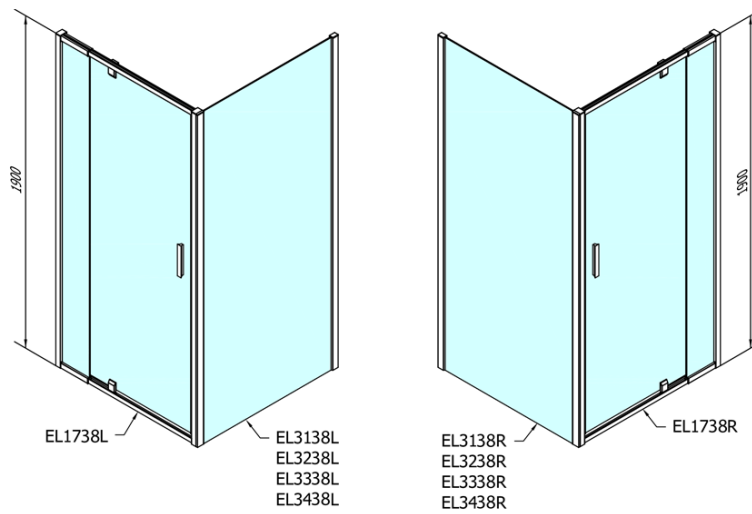

Order code: EL1738

Basic information

Brand: Polysan

Series: EASY

Size

Width: 1020 mm

Height: 1900 mm

Properties

Profile colour: Chrome - polished aluminum

Shape: Alcove door

Type of opening: Single pivot door

Opening direction: Versatile

Opening width: 560 mm

Glass colour: BRICK glass

Glass thickness: 6 mm

Installation width from: 880 mm

Installation width up to: 1020 mm

Properties: Framed design

Weight / Piece: 31.0 kg

Packaging: 1 Piece

Warranty: 2 years

Technical sheet

	B
EL1738-EL3138	680-700
EL1738-EL3238	780-800
EL1738-EL3338	880-900
EL1738-EL3438	980-1000