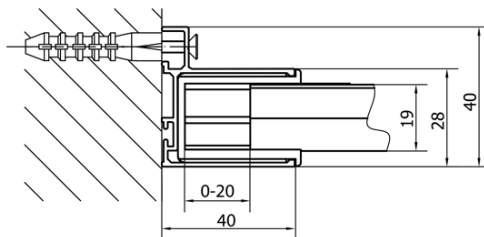

Order code: EL1738

Basic information

Brand: Polysan

Series: EASY

Size

Width: 1020 mm

Height: 1900 mm

Properties

Profile colour: Chrome - polished aluminum

Shape: Alcove door

Type of opening: Single pivot door

Opening direction: Versatile

Opening width: 560 mm

Glass colour: BRICK glass

Glass thickness: 6 mm

Installation width from: 880 mm

Installation width up to: 1020 mm

Properties: Framed design

Weight / Piece: 31.0 kg

Packaging: 1 Piece

Warranty: 2 years

Technical sheet

	B
EL1738-EL3138	680-700
EL1738-EL3238	780-800
EL1738-EL3338	880-900
EL1738-EL3438	980-1000