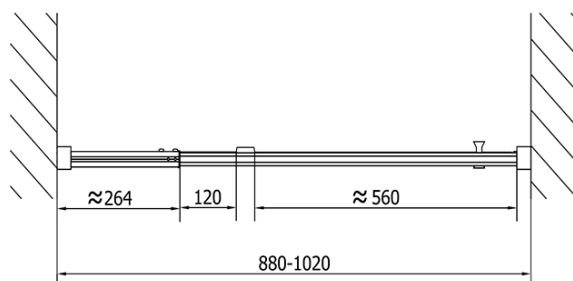

Order code: EL1738

Basic information

Brand: Polysan

Series: EASY

Size

Width: 1020 mm

Height: 1900 mm

Properties

Profile colour: Chrome - polished aluminum

Shape: Alcove door

Type of opening: Single pivot door

Opening direction: Versatile

Opening width: 560 mm

Glass colour: BRICK glass

Glass thickness: 6 mm

Installation width from: 880 mm

Installation width up to: 1020 mm

Properties: Framed design

Weight / Piece: 31.0 kg

Packaging: 1 Piece

Warranty: 2 years

Technical sheet

	B
EL1738-EL3138	680-700
EL1738-EL3238	780-800
EL1738-EL3338	880-900
EL1738-EL3438	980-1000