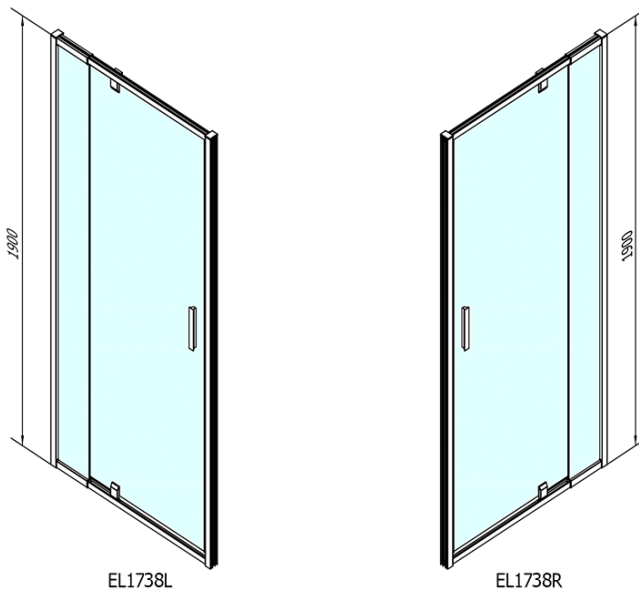

Order code: EL1738

Basic information

Brand: Polysan

Series: EASY

Size

Width: 1020 mm

Height: 1900 mm

Properties

Profile colour: Chrome - polished aluminum

Shape: Alcove door

Type of opening: Single pivot door

Opening direction: Versatile

Opening width: 560 mm

Glass colour: BRICK glass

Glass thickness: 6 mm

Installation width from: 880 mm

Installation width up to: 1020 mm

Properties: Framed design

Weight / Piece: 31.0 kg

Packaging: 1 Piece

Warranty: 2 years

Technical sheet

	B
EL1738-EL3138	680-700
EL1738-EL3238	780-800
EL1738-EL3338	880-900
EL1738-EL3438	980-1000