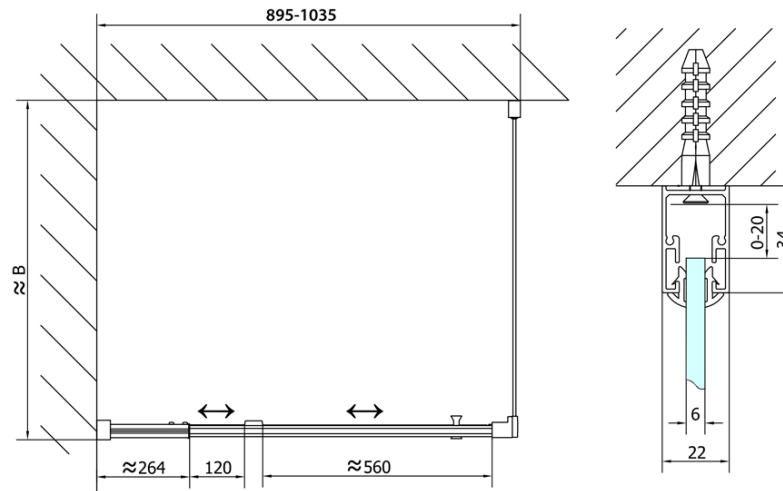

Order code: EL1738

Basic information

Brand: Polysan

Series: EASY

Size

Width: 1020 mm

Height: 1900 mm

Properties

Profile colour: Chrome - polished aluminum

Shape: Alcove door

Type of opening: Single pivot door

Opening direction: Versatile

Opening width: 560 mm

Glass colour: BRICK glass

Glass thickness: 6 mm

Installation width from: 880 mm

Installation width up to: 1020 mm

Properties: Framed design

Weight / Piece: 31.0 kg

Packaging: 1 Piece

Warranty: 2 years

Technical sheet

	B
EL1738-EL3138	680-700
EL1738-EL3238	780-800
EL1738-EL3338	880-900
EL1738-EL3438	980-1000