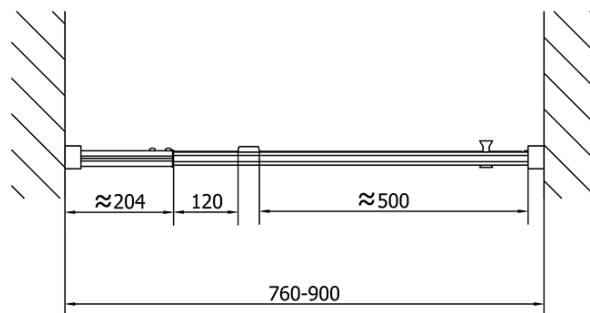

Order code: EL1638

Basic information

Brand: Polysan

Series: EASY

Size

Width: 900 mm

Height: 1900 mm

Properties

Profile colour: Chrome - polished aluminum

Shape: Alcove door

Type of opening: Single pivot door

Opening direction: Versatile

Opening width: 500 mm

Glass colour: BRICK glass

Glass thickness: 6 mm

Installation width from: 760 mm

Installation width up to: 900 mm

Properties: Framed design

Weight / Piece: 28.0 kg

Packaging: 1 Piece

Warranty: 2 years

Technical sheet

	B
EL1638-EL3138	680-700
EL1638-EL3238	780-800
EL1638-EL3338	880-900
EL1638-EL3438	980-1000