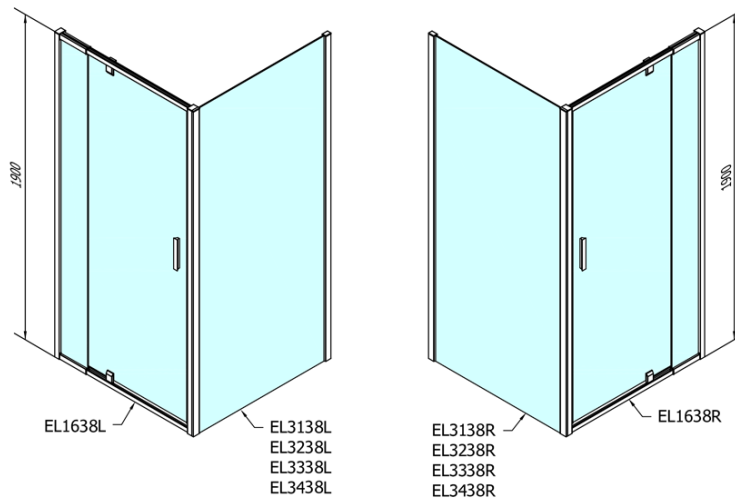

Order code: EL1638

Basic information

Brand: Polysan

Series: EASY

Size

Width: 900 mm

Height: 1900 mm

Properties

Profile colour: Chrome - polished aluminum

Shape: Alcove door

Type of opening: Single pivot door

Opening direction: Versatile

Opening width: 500 mm

Glass colour: BRICK glass

Glass thickness: 6 mm

Installation width from: 760 mm

Installation width up to: 900 mm

Properties: Framed design

Weight / Piece: 28.0 kg

Packaging: 1 Piece

Warranty: 2 years

Technical sheet

	B
EL1638-EL3138	680-700
EL1638-EL3238	780-800
EL1638-EL3338	880-900
EL1638-EL3438	980-1000