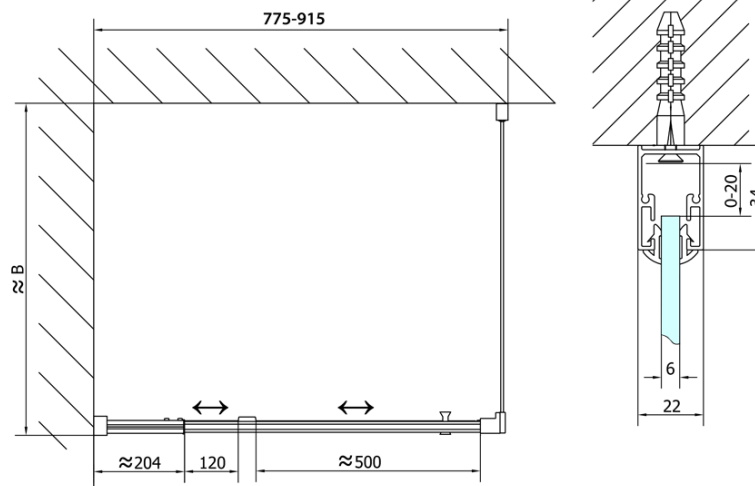

Order code: EL1638

Basic information

Brand: Polysan

Series: EASY

Size

Width: 900 mm

Height: 1900 mm

Properties

Profile colour: Chrome - polished aluminum

Shape: Alcove door

Type of opening: Single pivot door

Opening direction: Versatile

Opening width: 500 mm

Glass colour: BRICK glass

Glass thickness: 6 mm

Installation width from: 760 mm

Installation width up to: 900 mm

Properties: Framed design

Weight / Piece: 28.0 kg

Packaging: 1 Piece

Warranty: 2 years

Technical sheet

	B
EL1638-EL3138	680-700
EL1638-EL3238	780-800
EL1638-EL3338	880-900
EL1638-EL3438	980-1000