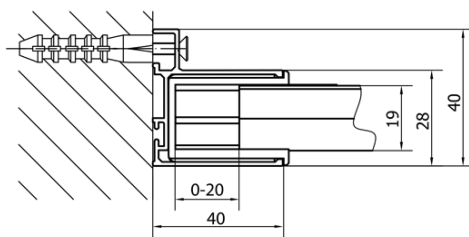

Profile colour: Chrome - polished aluminum

Shape: Alcove door

Type of opening: Single pivot door

Opening direction: Versatile

Opening width: 500 mm

Glass colour: BRICK glass

Glass thickness: 6 mm

Installation width from: 760 mm

Installation width up to: 900 mm

Properties: Framed design

Weight / Piece: 28.0 kg

Packaging: 1 Piece

Warranty: 2 years

Technical sheet

	B
EL1638-EL3138	680-700
EL1638-EL3238	780-800
EL1638-EL3338	880-900
EL1638-EL3438	980-1000