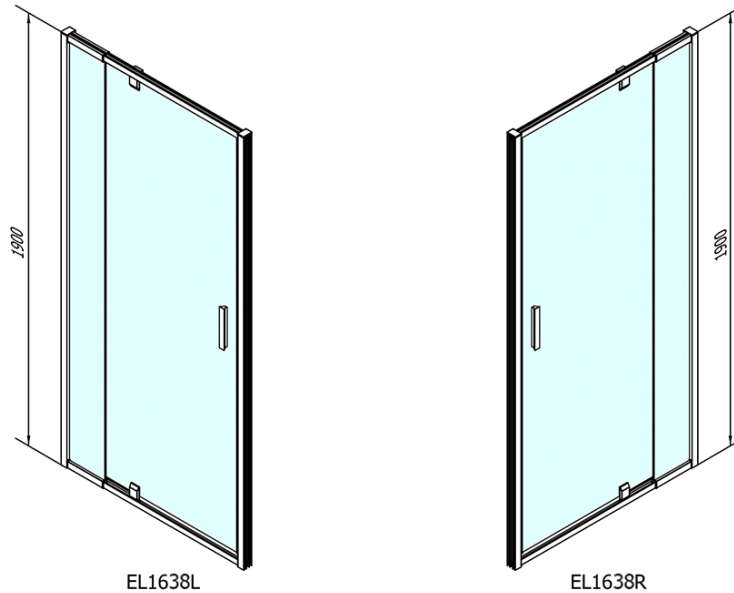

Order code: EL1638

Basic information

Brand: Polysan

Series: EASY

Size

Width: 900 mm

Height: 1900 mm

Properties

Profile colour: Chrome - polished aluminum

Shape: Alcove door

Type of opening: Single pivot door

Opening direction: Versatile

Opening width: 500 mm

Glass colour: BRICK glass

Glass thickness: 6 mm

Installation width from: 760 mm

Installation width up to: 900 mm

Properties: Framed design

Weight / Piece: 28.0 kg

Packaging: 1 Piece

Warranty: 2 years

Technical sheet

	B
EL1638-EL3138	680-700
EL1638-EL3238	780-800
EL1638-EL3338	880-900
EL1638-EL3438	980-1000