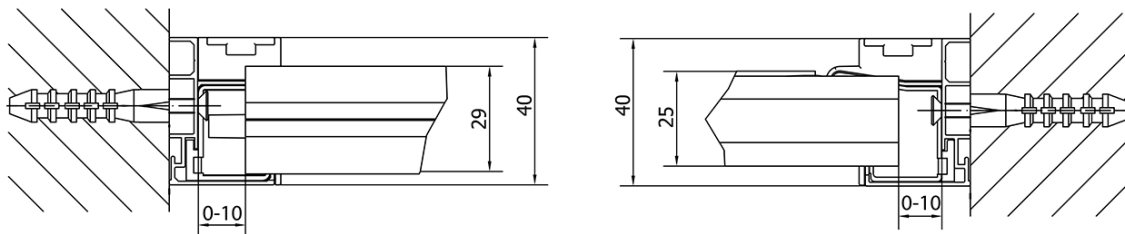

Profile colour: Chrome - polished aluminum

Shape: Alcove door

Type of opening: Single pivot door

Opening direction: Versatile

Opening width: 500 mm

Glass colour: BRICK glass

Glass thickness: 6 mm

Installation width from: 760 mm

Installation width up to: 900 mm

Properties: Framed design

Weight / Piece: 28.0 kg

Packaging: 1 Piece

Warranty: 2 years

Technical sheet

	B
EL1638-EL3138	680-700
EL1638-EL3238	780-800
EL1638-EL3338	880-900
EL1638-EL3438	980-1000