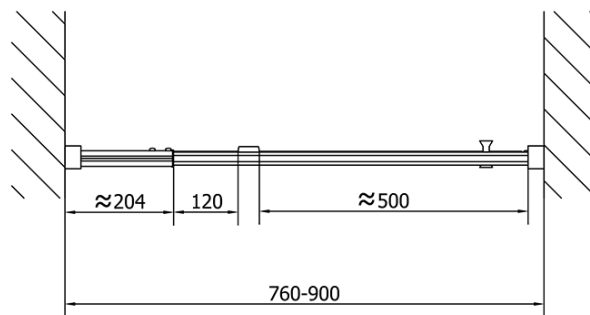

Order code: EL1638

Basic information

Brand: Polysan

Series: EASY

Size

Width: 900 mm

Height: 1900 mm

Properties

Profile colour: Chrome - polished aluminum

Shape: Alcove door

Type of opening: Single pivot door

Opening direction: Versatile

Opening width: 500 mm

Glass colour: BRICK glass

Glass thickness: 6 mm

Installation width from: 760 mm

Installation width up to: 900 mm

Properties: Framed design

Weight / Piece: 28.0 kg

Packaging: 1 Piece

Warranty: 2 years

Technical sheet

	B
EL1638-EL3138	680-700
EL1638-EL3238	780-800
EL1638-EL3338	880-900
EL1638-EL3438	980-1000