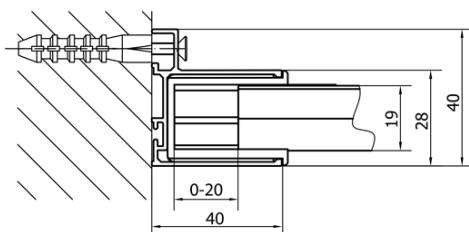

Order code: EL1638

Basic information

Brand: Polysan

Series: EASY

Size

Width: 900 mm

Height: 1900 mm

Properties

Profile colour: Chrome - polished aluminum

Shape: Alcove door

Type of opening: Single pivot door

Opening direction: Versatile

Opening width: 500 mm

Glass colour: BRICK glass

Glass thickness: 6 mm

Installation width from: 760 mm

Installation width up to: 900 mm

Properties: Framed design

Weight / Piece: 28.0 kg

Packaging: 1 Piece

Warranty: 2 years

Technical sheet

	B
EL1638-EL3138	680-700
EL1638-EL3238	780-800
EL1638-EL3338	880-900
EL1638-EL3438	980-1000