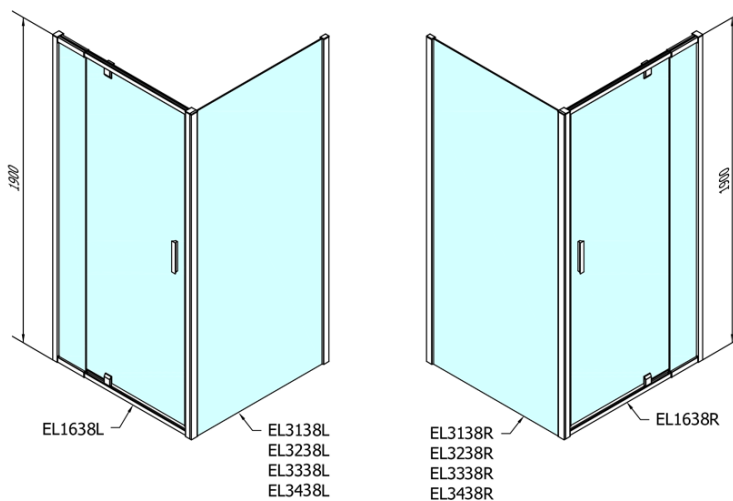

Order code: EL1638

Basic information

Brand: Polysan

Series: EASY

Size

Width: 900 mm

Height: 1900 mm

Properties

Profile colour: Chrome - polished aluminum

Shape: Alcove door

Type of opening: Single pivot door

Opening direction: Versatile

Opening width: 500 mm

Glass colour: BRICK glass

Glass thickness: 6 mm

Installation width from: 760 mm

Installation width up to: 900 mm

Properties: Framed design

Weight / Piece: 28.0 kg

Packaging: 1 Piece

Warranty: 2 years

Technical sheet

	B
EL1638-EL3138	680-700
EL1638-EL3238	780-800
EL1638-EL3338	880-900
EL1638-EL3438	980-1000