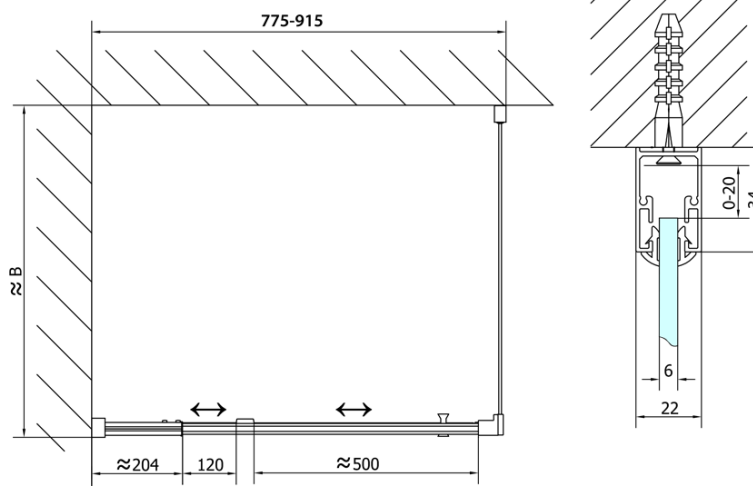

Order code: EL1638

Basic information

Brand: Polysan

Series: EASY

Size

Width: 900 mm

Height: 1900 mm

Properties

Profile colour: Chrome - polished aluminum

Shape: Alcove door

Type of opening: Single pivot door

Opening direction: Versatile

Opening width: 500 mm

Glass colour: BRICK glass

Glass thickness: 6 mm

Installation width from: 760 mm

Installation width up to: 900 mm

Properties: Framed design

Weight / Piece: 28.0 kg

Packaging: 1 Piece

Warranty: 2 years

Technical sheet

	B
EL1638-EL3138	680-700
EL1638-EL3238	780-800
EL1638-EL3338	880-900
EL1638-EL3438	980-1000