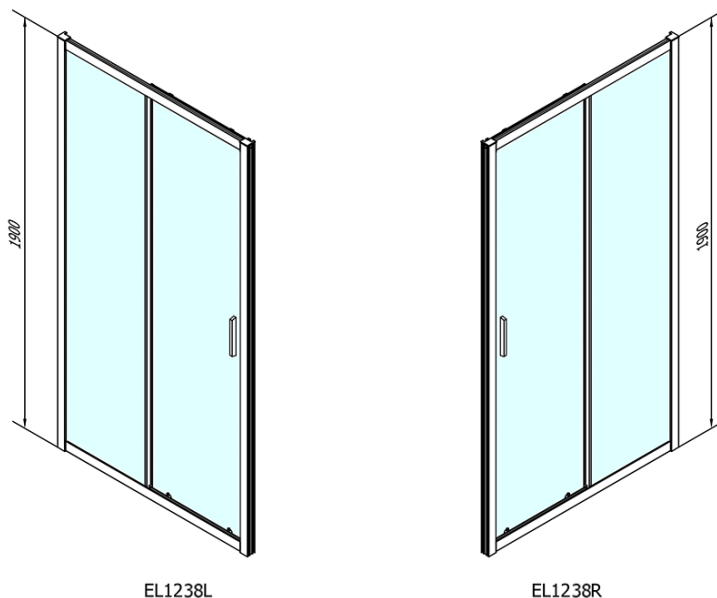

Profile colour: Chrome - polished aluminum

Shape: Alcove door

Type of opening: Sliding door

Opening direction: Versatile

Opening width: 480 mm

Glass colour: BRICK glass

Glass thickness: 6 mm

Installation width from: 1175 mm

Installation width up to: 1215 mm

Properties: Framed design

Weight / Piece: 36.5 kg

Packaging: 1 Piece

Warranty: 2 years

Spare parts

Set of vertical seals for 6/6mm glass, 1900mm (Order code: NDAE11)

Wall profile (Order code: NDAE12)

Lower tiltable roller (Order code: NDAE33)

Stop right (Order code: NDAE06P)

Crimp seals 1900mm (Order code: NDAE14)

EASY handle, pair (Order code: NDEL11)

AGEL installation kit blister (Order code: NDAESET)

Top covers (Order code: NDAE01LP)

Stop left (Order code: NDAE06L)

Upper roller (Order code: NDAE32)

Technical sheet

	B
EL1238-EL3138	680-700
EL1238-EL3238	780-800
EL1238-EL3338	880-900
EL1238-EL3438	980-1000