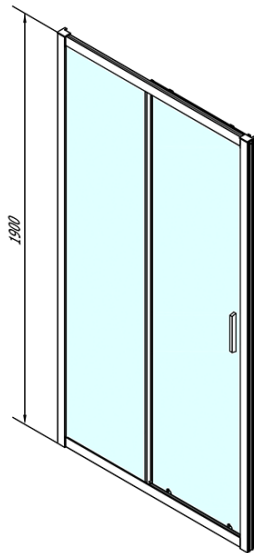

Profile colour: Chrome - polished aluminum

Shape: Alcove door

Type of opening: Sliding door

Opening direction: Versatile

Opening width: 480 mm

Glass colour: BRICK glass

Glass thickness: 6 mm

Installation width from: 1175 mm

Installation width up to: 1215 mm

Properties: Framed design

Weight / Piece: 36.5 kg

Packaging: 1 Piece

Warranty: 2 years

Spare parts

Top covers (Order code: NDAE01LP)

Stop left (Order code: NDAE06L)

Upper roller (Order code: NDAE32)

Set of vertical seals (Order code: NDAE11)

Wall profile (Order code: NDAE12)

Lower tiltable roller (Order code: NDAE33)

AGEL installation kit blister (Order code: NDAESET)

Stop right (Order code: NDAE06P)

Set of crimp seals (Order code: NDAE14)

Technical sheet

EL1238L

EL1238R

	B
EL1238-EL3138	680-700
EL1238-EL3238	780-800
EL1238-EL3338	880-900
EL1238-EL3438	980-1000