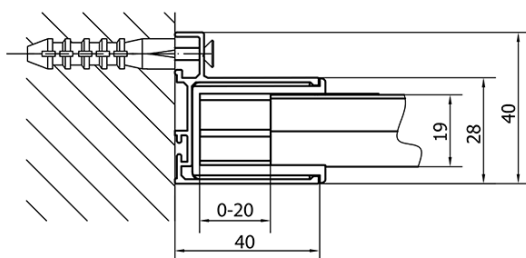

Profile colour: Chrome - polished aluminum

Shape: Alcove door

Type of opening: Sliding door

Opening direction: Versatile

Opening width: 480 mm

Glass colour: BRICK glass

Glass thickness: 6 mm

Installation width from: 1175 mm

Installation width up to: 1215 mm

Properties: Framed design

Weight / Piece: 36.5 kg

Packaging: 1 Piece

Warranty: 2 years

Spare parts

Top covers (Order code: NDAE01LP)

Stop left (Order code: NDAE06L)

Upper roller (Order code: NDAE32)

Set of vertical seals (Order code: NDAE11)

Wall profile (Order code: NDAE12)

Lower tiltable roller (Order code: NDAE33)

AGEL installation kit blister (Order code: NDAESET)

Stop right (Order code: NDAE06P)

Set of crimp seals (Order code: NDAE14)

Technical sheet

EL1238L

EL1238R

	B
EL1238-EL3138	680-700
EL1238-EL3238	780-800
EL1238-EL3338	880-900
EL1238-EL3438	980-1000