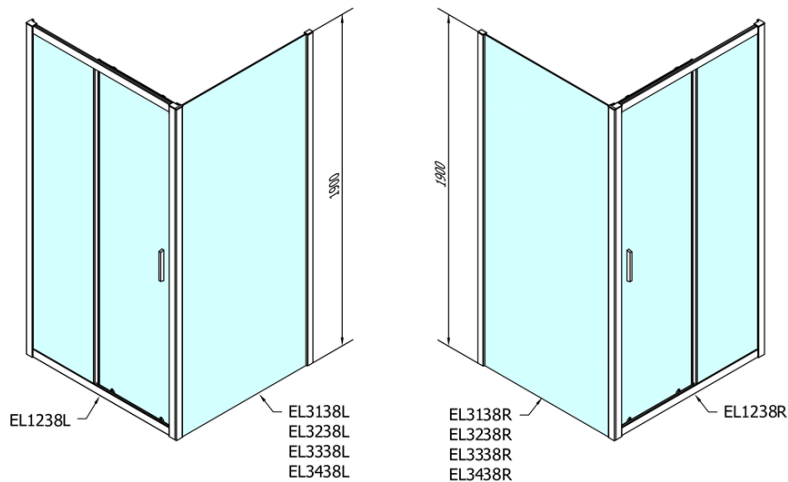

Profile colour: Chrome - polished aluminum

Shape: Alcove door

Type of opening: Sliding door

Opening direction: Versatile

Opening width: 480 mm

Glass colour: BRICK glass

Glass thickness: 6 mm

Installation width from: 1175 mm

Installation width up to: 1215 mm

Properties: Framed design

Weight / Piece: 36.5 kg

Packaging: 1 Piece

Warranty: 2 years

Spare parts

Top covers (Order code: NDAE01LP)

Stop left (Order code: NDAE06L)

Upper roller (Order code: NDAE32)

Set of vertical seals (Order code: NDAE11)

Wall profile (Order code: NDAE12)

Lower tiltable roller (Order code: NDAE33)

AGEL installation kit blister (Order code: NDAESET)

Stop right (Order code: NDAE06P)

Set of crimp seals (Order code: NDAE14)

Technical sheet

EL1238L

EL1238R

	B
EL1238-EL3138	680-700
EL1238-EL3238	780-800
EL1238-EL3338	880-900
EL1238-EL3438	980-1000