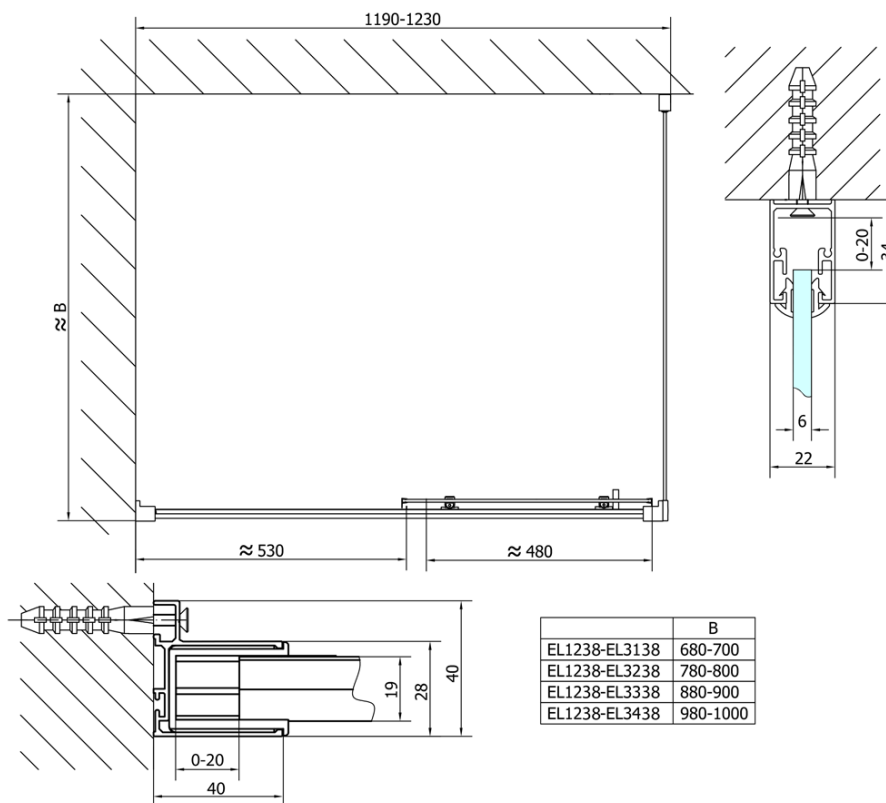

Order code: EL1238

Basic information

Brand: Polysan

Series: EASY

Size

Width: 1200 mm

Height: 1900 mm

Properties

Profile colour: Chrome - polished aluminum

Shape: Alcove door

Type of opening: Sliding door

Opening direction: Versatile

Opening width: 480 mm

Glass colour: BRICK glass

Glass thickness: 6 mm

Installation width from: 1175 mm

Installation width up to: 1215 mm

Properties: Framed design

Weight / Piece: 36.5 kg

Packaging: 1 Piece

Warranty: 2 years

Spare parts

Top covers (Order code: NDAE01LP)

Stop left (Order code: NDAE06L)

Stop right (Order code: NDAE06P)

Set of crimp seals (Order code: NDAE14)

Technical sheet

EL1238L

EL1238R

	B
EL1238-EL3138	680-700
EL1238-EL3238	780-800
EL1238-EL3338	880-900
EL1238-EL3438	980-1000