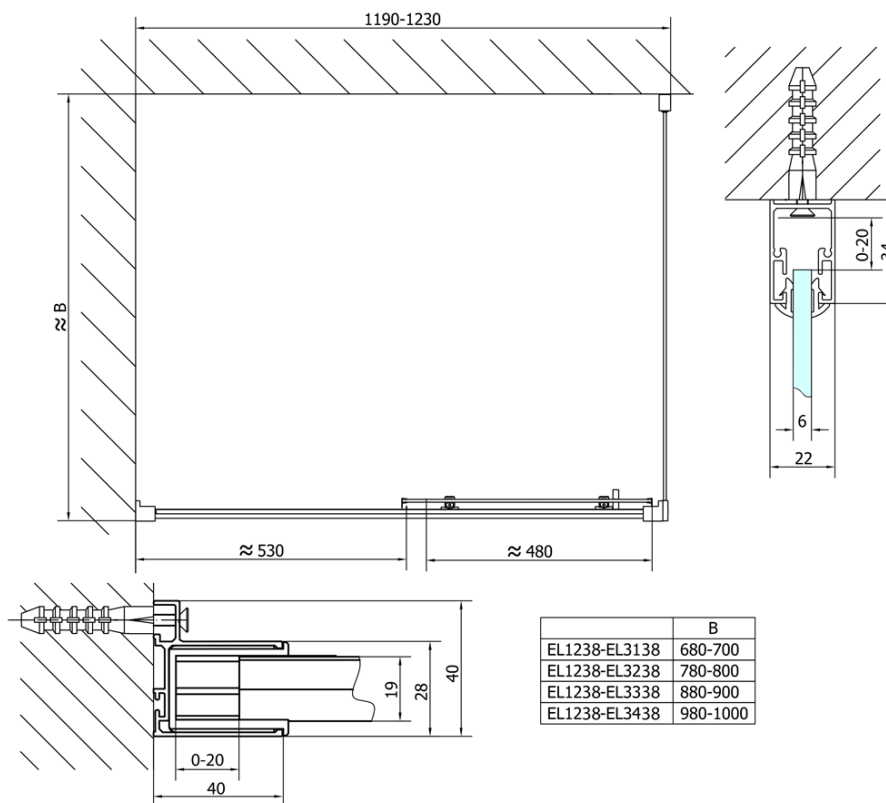

Profile colour: Chrome - polished aluminum

Shape: Alcove door

Type of opening: Sliding door

Opening direction: Versatile

Opening width: 480 mm

Glass colour: BRICK glass

Glass thickness: 6 mm

Installation width from: 1175 mm

Installation width up to: 1215 mm

Properties: Framed design

Weight / Piece: 36.5 kg

Packaging: 1 Piece

Warranty: 2 years

Spare parts

Set of vertical seals for 6/6mm glass, 1900mm (Order code: NDAE11)

Wall profile (Order code: NDAE12)

Lower tiltable roller (Order code: NDAE33)

Stop right (Order code: NDAE06P)

Crimp seals 1900mm (Order code: NDAE14)

EASY handle, pair (Order code: NDEL11)

AGEL installation kit blister (Order code: NDAESET)

Top covers (Order code: NDAE01LP)

Stop left (Order code: NDAE06L)

Upper roller (Order code: NDAE32)

Technical sheet

	B
EL1238-EL3138	680-700
EL1238-EL3238	780-800
EL1238-EL3338	880-900
EL1238-EL3438	980-1000