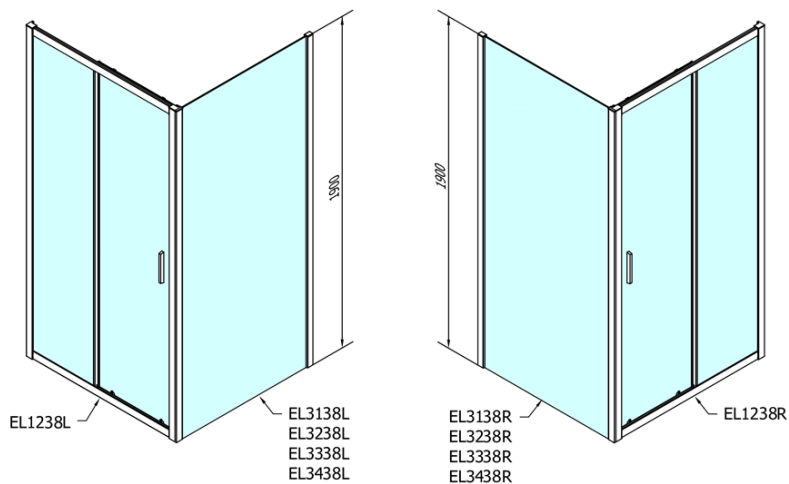

Profile colour: Chrome - polished aluminum

Shape: Alcove door

Type of opening: Sliding door

Opening direction: Versatile

Opening width: 480 mm

Glass colour: BRICK glass

Glass thickness: 6 mm

Installation width from: 1175 mm

Installation width up to: 1215 mm

Properties: Framed design

Weight / Piece: 36.5 kg

Packaging: 1 Piece

Warranty: 2 years

Spare parts

Set of vertical seals for 6/6mm glass, 1900mm (Order code: NDAE11)

Wall profile (Order code: NDAE12)

Lower tiltable roller (Order code: NDAE33)

Stop right (Order code: NDAE06P)

Crimp seals 1900mm (Order code: NDAE14)

EASY handle, pair (Order code: NDEL11)

AGEL installation kit blister (Order code: NDAESET)

Top covers (Order code: NDAE01LP)

Stop left (Order code: NDAE06L)

Upper roller (Order code: NDAE32)

Technical sheet

	B
EL1238-EL3138	680-700
EL1238-EL3238	780-800
EL1238-EL3338	880-900
EL1238-EL3438	980-1000