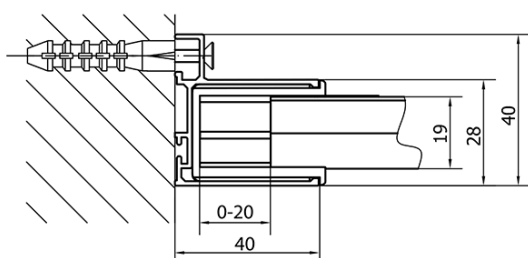

Profile colour: Chrome - polished aluminum

Shape: Alcove door

Type of opening: Sliding door

Opening direction: Versatile

Opening width: 480 mm

Glass colour: BRICK glass

Glass thickness: 6 mm

Installation width from: 1175 mm

Installation width up to: 1215 mm

Properties: Framed design

Weight / Piece: 36.5 kg

Packaging: 1 Piece

Warranty: 2 years

Spare parts

Set of vertical seals for 6/6mm glass, 1900mm (Order code: NDAE11)

Wall profile (Order code: NDAE12)

Lower tiltable roller (Order code: NDAE33)

Stop right (Order code: NDAE06P)

Crimp seals 1900mm (Order code: NDAE14)

EASY handle, pair (Order code: NDEL11)

AGEL installation kit blister (Order code: NDAESET)

Top covers (Order code: NDAE01LP)

Stop left (Order code: NDAE06L)

Upper roller (Order code: NDAE32)

Technical sheet

	B
EL1238-EL3138	680-700
EL1238-EL3238	780-800
EL1238-EL3338	880-900
EL1238-EL3438	980-1000