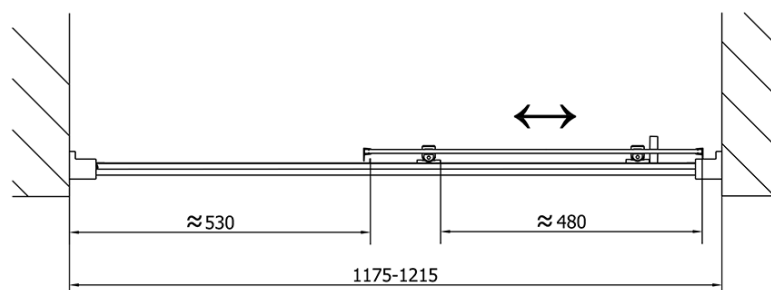

Profile colour: Chrome - polished aluminum

Shape: Alcove door

Type of opening: Sliding door

Opening direction: Versatile

Opening width: 480 mm

Glass colour: BRICK glass

Glass thickness: 6 mm

Installation width from: 1175 mm

Installation width up to: 1215 mm

Properties: Framed design

Weight / Piece: 36.5 kg

Packaging: 1 Piece

Warranty: 2 years

Spare parts

Set of vertical seals for 6/6mm glass, 1900mm (Order code: NDAE11)

Wall profile (Order code: NDAE12)

Lower tiltable roller (Order code: NDAE33)

Stop right (Order code: NDAE06P)

Crimp seals 1900mm (Order code: NDAE14)

EASY handle, pair (Order code: NDEL11)

AGEL installation kit blister (Order code: NDAESET)

Top covers (Order code: NDAE01LP)

Stop left (Order code: NDAE06L)

Upper roller (Order code: NDAE32)

Technical sheet

	B
EL1238-EL3138	680-700
EL1238-EL3238	780-800
EL1238-EL3338	880-900
EL1238-EL3438	980-1000