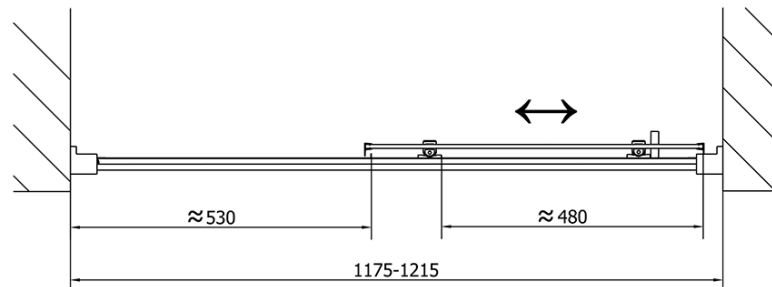

Profile colour: Chrome - polished aluminum

Shape: Alcove door

Type of opening: Sliding door

Opening direction: Versatile

Opening width: 480 mm

Glass colour: BRICK glass

Glass thickness: 6 mm

Installation width from: 1175 mm

Installation width up to: 1215 mm

Properties: Framed design

Weight / Piece: 36.5 kg

Packaging: 1 Piece

Warranty: 2 years

Spare parts

Top covers (Order code: NDAE01LP)

Stop left (Order code: NDAE06L)

Stop right (Order code: NDAE06P)

Set of crimp seals (Order code: NDAE14)

Technical sheet

EL1238L

EL1238R

	B
EL1238-EL3138	680-700
EL1238-EL3238	780-800
EL1238-EL3338	880-900
EL1238-EL3438	980-1000