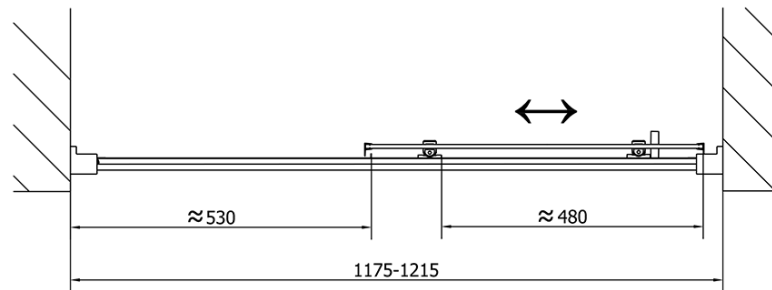

Profile colour: Chrome - polished aluminum

Shape: Alcove door

Type of opening: Sliding door

Opening direction: Versatile

Opening width: 480 mm

Glass colour: BRICK glass

Glass thickness: 6 mm

Installation width from: 1175 mm

Installation width up to: 1215 mm

Properties: Framed design

Weight / Piece: 36.5 kg

Packaging: 1 Piece

Warranty: 2 years

Spare parts

Top covers (Order code: NDAE01LP)

Stop left (Order code: NDAE06L)

Stop right (Order code: NDAE06P)

Set of crimp seals (Order code: NDAE14)

Technical sheet

EL1238L

EL1238R

	B
EL1238-EL3138	680-700
EL1238-EL3238	780-800
EL1238-EL3338	880-900
EL1238-EL3438	980-1000