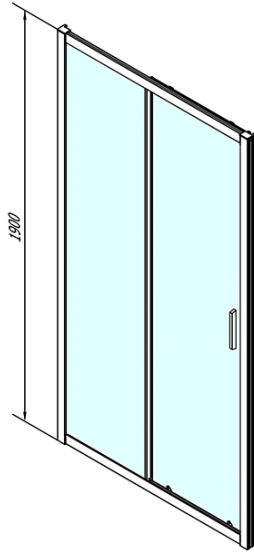

Profile colour: Chrome - polished aluminum

Shape: Alcove door

Type of opening: Sliding door

Opening direction: Versatile

Opening width: 480 mm

Glass colour: BRICK glass

Glass thickness: 6 mm

Installation width from: 1175 mm

Installation width up to: 1215 mm

Properties: Framed design

Weight / Piece: 36.5 kg

Packaging: 1 Piece

Warranty: 2 years

Spare parts

Top covers (Order code: NDAE01LP)

Stop left (Order code: NDAE06L)

Upper roller (Order code: NDAE32)

Set of vertical seals (Order code: NDAE11)

Wall profile (Order code: NDAE12)

Lower tiltable roller (Order code: NDAE33)

AGEL installation kit blister (Order code: NDAESET)

Stop right (Order code: NDAE06P)

Set of crimp seals (Order code: NDAE14)

Technical sheet

EL1238L

EL1238R

	B
EL1238-EL3138	680-700
EL1238-EL3238	780-800
EL1238-EL3338	880-900
EL1238-EL3438	980-1000