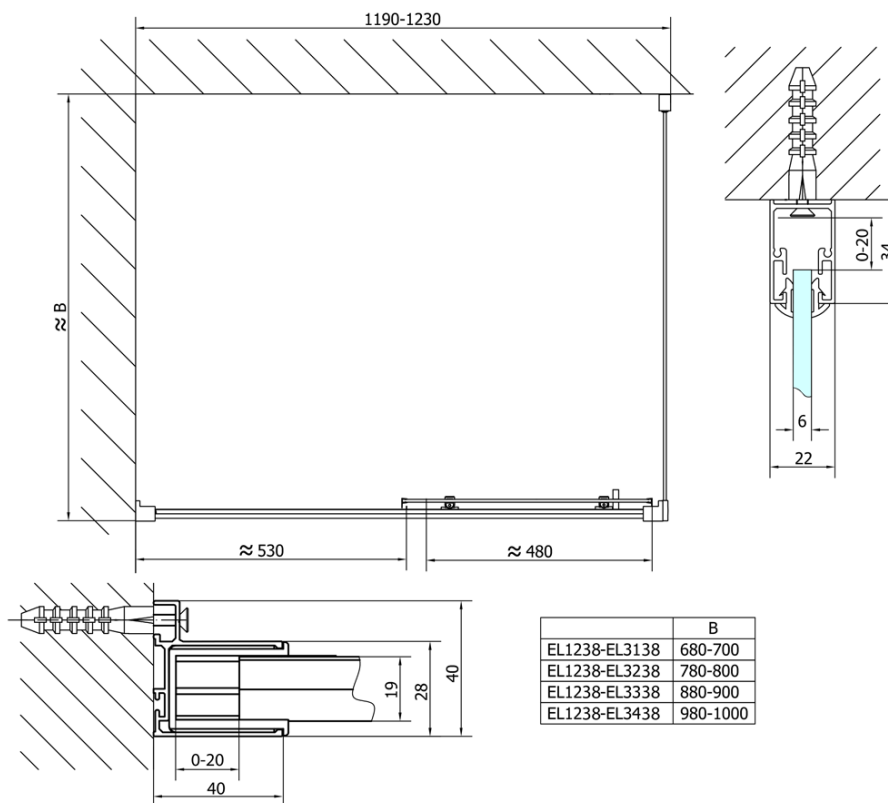

## Size

**Width:** 1200 mm

**Height:** 1900 mm

## Properties

**Profile colour:** Chrome - polished aluminum

**Shape:** Alcove door

**Type of opening:** Sliding door

**Opening direction:** Versatile

**Opening width:** 480 mm

**Glass colour:** BRICK glass

**Glass thickness:** 6 mm

**Installation width from:** 1175 mm

**Installation width up to:** 1215 mm

**Properties:** Framed design

**Weight / Piece:** 36.5 kg

**Packaging:** 1 Piece

**Warranty:** 2 years

Stop left (Order code: NDAE06L)

Upper roller (Order code: NDAE32)

Stop right (Order code: NDAE06P)

Set of crimp seals (Order code: NDAE14)

Technical sheet

EL1238L

EL1238R

	B
EL1238-EL3138	680-700
EL1238-EL3238	780-800
EL1238-EL3338	880-900
EL1238-EL3438	980-1000