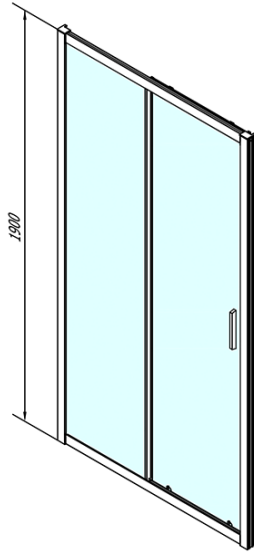

## Size

**Width:** 1200 mm

**Height:** 1900 mm

**Glass thickness:** 6 mm

**Installation width from:** 1175 mm

**Installation width up to:** 1215 mm

**Properties:** Framed design

**Weight / Piece:** 36.5 kg

**Packaging:** 1 Piece

**Warranty:** 2 years

## Spare parts

Set of vertical seals (Order code: NDAE11)

Wall profile (Order code: NDAE12)

Lower tiltable roller (Order code: NDAE33)

AGEL installation kit blister (Order code: NDAESET)

Top covers (Order code: NDAE01LP)

Stop left (Order code: NDAE06L)

Upper roller (Order code: NDAE32)

Stop right (Order code: NDAE06P)

Set of crimp seals (Order code: NDAE14)

Technical sheet

EL1238L

EL1238R

	B
EL1238-EL3138	680-700
EL1238-EL3238	780-800
EL1238-EL3338	880-900
EL1238-EL3438	980-1000