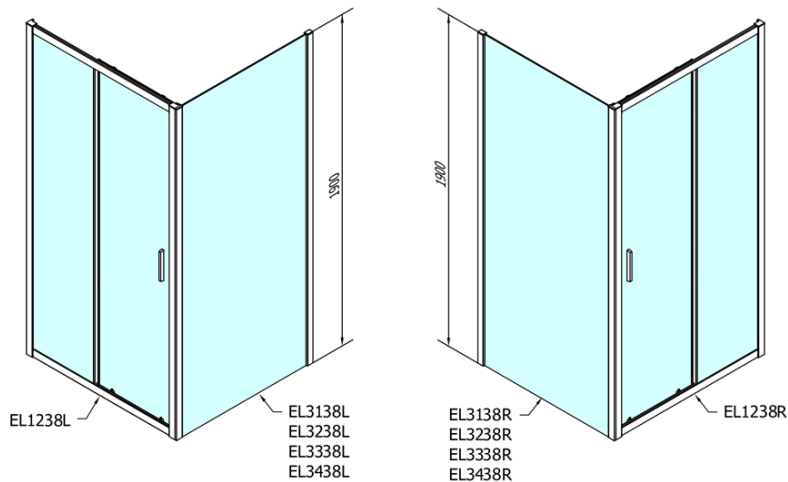

## Size

**Width:** 1200 mm

**Height:** 1900 mm

## Properties

**Profile colour:** Chrome - polished aluminum

**Shape:** Alcove door

**Type of opening:** Sliding door

**Opening direction:** Versatile

**Opening width:** 480 mm

**Glass colour:** BRICK glass

**Glass thickness:** 6 mm

**Installation width from:** 1175 mm

**Installation width up to:** 1215 mm

**Properties:** Framed design

**Weight / Piece:** 36.5 kg

**Packaging:** 1 Piece

**Warranty:** 2 years

Stop left (Order code: NDAE06L)

Upper roller (Order code: NDAE32)

Stop right (Order code: NDAE06P)

Set of crimp seals (Order code: NDAE14)

Technical sheet

EL1238L

EL1238R

	B
EL1238-EL3138	680-700
EL1238-EL3238	780-800
EL1238-EL3338	880-900
EL1238-EL3438	980-1000