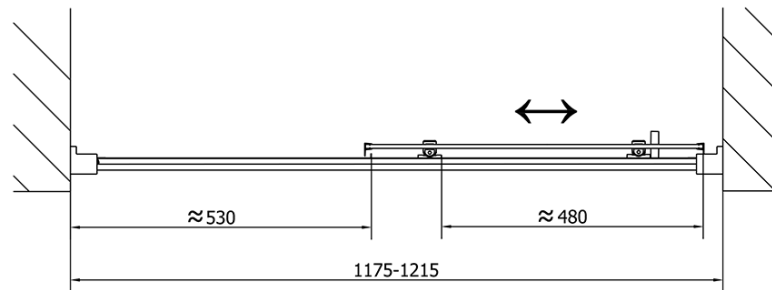

## Size

**Width:** 1200 mm

**Height:** 1900 mm

## Properties

**Profile colour:** Chrome - polished aluminum

**Shape:** Alcove door

**Type of opening:** Sliding door

**Opening direction:** Versatile

**Opening width:** 480 mm

**Glass colour:** BRICK glass

**Glass thickness:** 6 mm

**Installation width from:** 1175 mm

**Installation width up to:** 1215 mm

**Properties:** Framed design

**Weight / Piece:** 36.5 kg

**Packaging:** 1 Piece

**Warranty:** 2 years

Stop left (Order code: NDAE06L)

Upper roller (Order code: NDAE32)

Stop right (Order code: NDAE06P)

Set of crimp seals (Order code: NDAE14)

Technical sheet

EL1238L

EL1238R

	B
EL1238-EL3138	680-700
EL1238-EL3238	780-800
EL1238-EL3338	880-900
EL1238-EL3438	980-1000