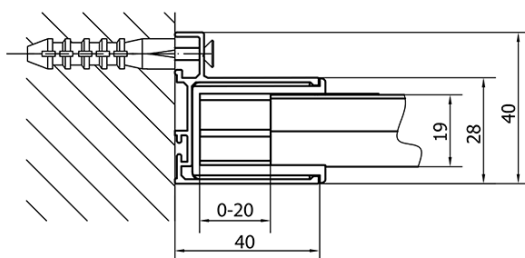

## Size

**Width:** 1200 mm

**Height:** 1900 mm

## Properties

**Profile colour:** Chrome - polished aluminum

**Shape:** Alcove door

**Type of opening:** Sliding door

**Opening direction:** Versatile

**Opening width:** 480 mm

**Glass colour:** BRICK glass

**Glass thickness:** 6 mm

**Installation width from:** 1175 mm

**Installation width up to:** 1215 mm

**Properties:** Framed design

**Weight / Piece:** 36.5 kg

**Packaging:** 1 Piece

**Warranty:** 2 years

Stop left (Order code: NDAE06L)

Upper roller (Order code: NDAE32)

Stop right (Order code: NDAE06P)

Set of crimp seals (Order code: NDAE14)

Technical sheet

EL1238L

EL1238R

	B
EL1238-EL3138	680-700
EL1238-EL3238	780-800
EL1238-EL3338	880-900
EL1238-EL3438	980-1000