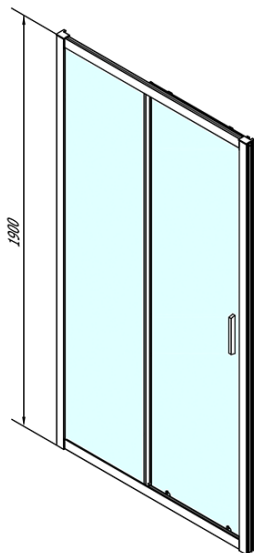

## Size

**Width:** 1200 mm

**Height:** 1900 mm

**Glass thickness:** 6 mm

**Installation width from:** 1175 mm

**Installation width up to:** 1215 mm

**Properties:** Framed design

**Weight / Piece:** 36.5 kg

**Packaging:** 1 Piece

**Warranty:** 2 years

## Spare parts

Set of vertical seals (Order code: NDAE11)

Wall profile (Order code: NDAE12)

Lower tiltable roller (Order code: NDAE33)

AGEL installation kit blister (Order code: NDAESET)

Top covers (Order code: NDAE01LP)

Stop left (Order code: NDAE06L)

Upper roller (Order code: NDAE32)

Stop right (Order code: NDAE06P)

Set of crimp seals (Order code: NDAE14)

Technical sheet

EL1238L

EL1238R

	B
EL1238-EL3138	680-700
EL1238-EL3238	780-800
EL1238-EL3338	880-900
EL1238-EL3438	980-1000