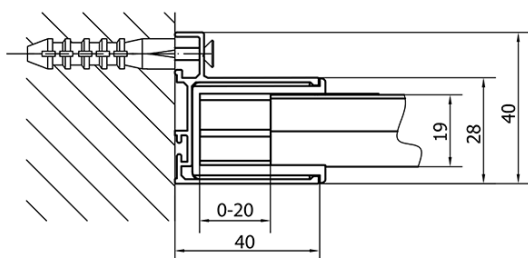

## Size

**Width:** 1200 mm

**Height:** 1900 mm

## Properties

**Profile colour:** Chrome - polished aluminum

**Shape:** Alcove door

**Type of opening:** Sliding door

**Opening direction:** Versatile

**Opening width:** 480 mm

**Glass colour:** BRICK glass

**Glass thickness:** 6 mm

**Installation width from:** 1175 mm

**Installation width up to:** 1215 mm

**Properties:** Framed design

**Weight / Piece:** 36.5 kg

**Packaging:** 1 Piece

**Warranty:** 2 years

Stop left (Order code: NDAE06L)

Upper roller (Order code: NDAE32)

Stop right (Order code: NDAE06P)

Set of crimp seals (Order code: NDAE14)

Technical sheet

EL1238L

EL1238R

	B
EL1238-EL3138	680-700
EL1238-EL3238	780-800
EL1238-EL3338	880-900
EL1238-EL3438	980-1000