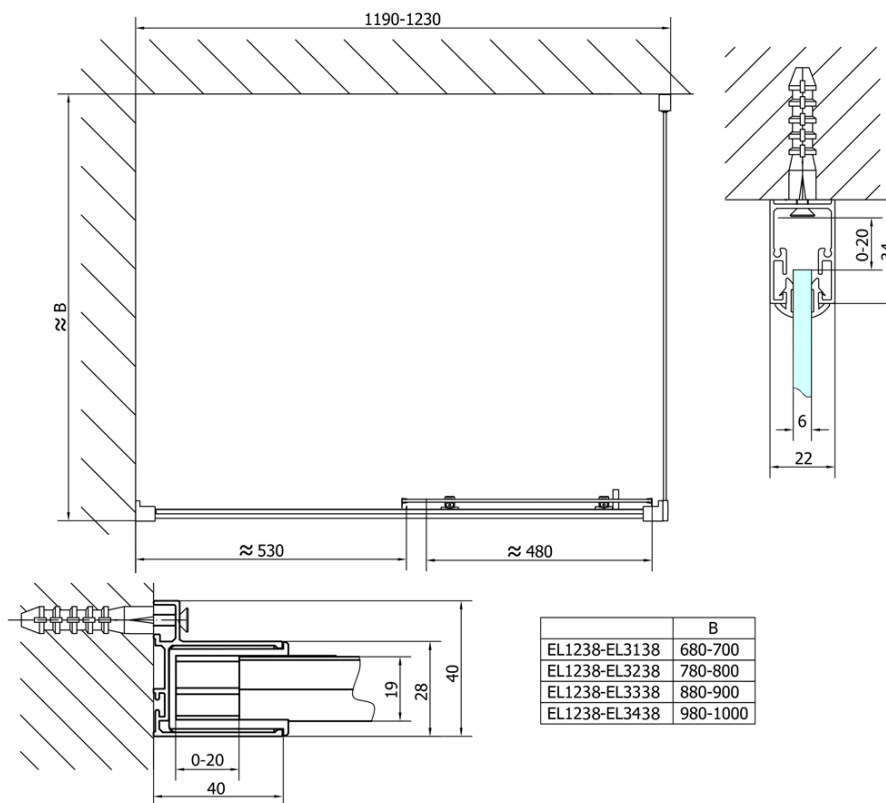

## Size

**Width:** 1200 mm

**Height:** 1900 mm

## Properties

**Profile colour:** Chrome - polished aluminum

**Shape:** Alcove door

**Type of opening:** Sliding door

**Opening direction:** Versatile

**Opening width:** 480 mm

**Glass colour:** BRICK glass

**Glass thickness:** 6 mm

**Installation width from:** 1175 mm

**Installation width up to:** 1215 mm

**Properties:** Framed design

**Weight / Piece:** 36.5 kg

**Packaging:** 1 Piece

**Warranty:** 2 years

Stop left (Order code: NDAE06L)

Upper roller (Order code: NDAE32)

Stop right (Order code: NDAE06P)

Set of crimp seals (Order code: NDAE14)

Technical sheet

EL1238L

EL1238R

	B
EL1238-EL3138	680-700
EL1238-EL3238	780-800
EL1238-EL3338	880-900
EL1238-EL3438	980-1000