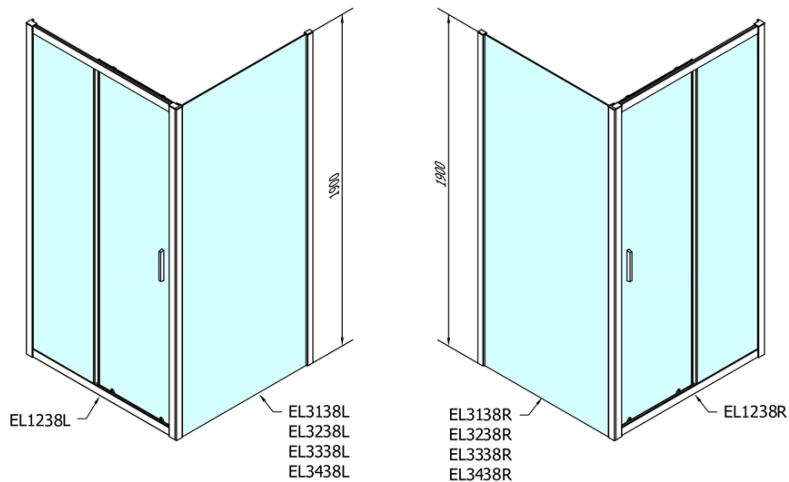

## Size

**Width:** 1200 mm

**Height:** 1900 mm

## Properties

**Profile colour:** Chrome - polished aluminum

**Shape:** Alcove door

**Type of opening:** Sliding door

**Opening direction:** Versatile

**Opening width:** 480 mm

**Glass colour:** BRICK glass

**Glass thickness:** 6 mm

**Installation width from:** 1175 mm

**Installation width up to:** 1215 mm

**Properties:** Framed design

**Weight / Piece:** 36.5 kg

**Packaging:** 1 Piece

**Warranty:** 2 years

Stop left (Order code: NDAE06L)

Upper roller (Order code: NDAE32)

Stop right (Order code: NDAE06P)

Set of crimp seals (Order code: NDAE14)

Technical sheet

EL1238L

EL1238R

	B
EL1238-EL3138	680-700
EL1238-EL3238	780-800
EL1238-EL3338	880-900
EL1238-EL3438	980-1000