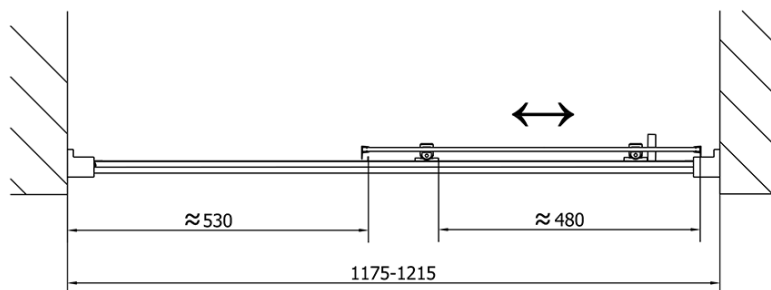

## Size

**Width:** 1200 mm

**Height:** 1900 mm

## Properties

**Profile colour:** Chrome - polished aluminum

**Shape:** Alcove door

**Type of opening:** Sliding door

**Opening direction:** Versatile

**Opening width:** 480 mm

**Glass colour:** BRICK glass

**Glass thickness:** 6 mm

**Installation width from:** 1175 mm

**Installation width up to:** 1215 mm

**Properties:** Framed design

**Weight / Piece:** 36.5 kg

**Packaging:** 1 Piece

**Warranty:** 2 years

Stop left (Order code: NDAE06L)

Upper roller (Order code: NDAE32)

Stop right (Order code: NDAE06P)

Set of crimp seals (Order code: NDAE14)

Technical sheet

EL1238L

EL1238R

	B
EL1238-EL3138	680-700
EL1238-EL3238	780-800
EL1238-EL3338	880-900
EL1238-EL3438	980-1000