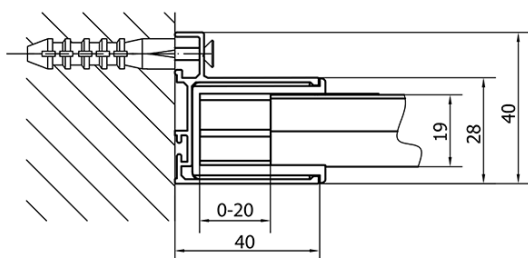

Profile colour: Chrome - polished aluminum

Shape: Alcove door

Type of opening: Sliding door

Opening direction: Versatile

Opening width: 480 mm

Glass colour: BRICK glass

Glass thickness: 6 mm

Installation width from: 1175 mm

Installation width up to: 1215 mm

Properties: Framed design

Weight / Piece: 36.5 kg

Packaging: 1 Piece

Warranty: 2 years

Spare parts

Top covers (Order code: NDAE01LP)

Stop left (Order code: NDAE06L)

Upper roller (Order code: NDAE32)

Set of vertical seals (Order code: NDAE11)

Wall profile (Order code: NDAE12)

Lower tiltable roller (Order code: NDAE33)

AGEL installation kit blister (Order code: NDAESET)

Stop right (Order code: NDAE06P)

Set of crimp seals (Order code: NDAE14)

Technical sheet

EL1238L

EL1238R

	B
EL1238-EL3138	680-700
EL1238-EL3238	780-800
EL1238-EL3338	880-900
EL1238-EL3438	980-1000