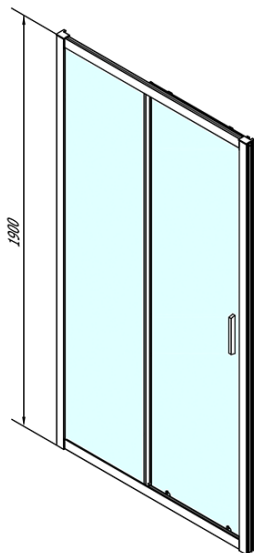

Profile colour: Chrome - polished aluminum

Shape: Alcove door

Type of opening: Sliding door

Opening direction: Versatile

Opening width: 480 mm

Glass colour: BRICK glass

Glass thickness: 6 mm

Installation width from: 1175 mm

Installation width up to: 1215 mm

Properties: Framed design

Weight / Piece: 36.5 kg

Packaging: 1 Piece

Warranty: 2 years

Spare parts

Top covers (Order code: NDAE01LP)

Stop left (Order code: NDAE06L)

Upper roller (Order code: NDAE32)

Set of vertical seals (Order code: NDAE11)

Wall profile (Order code: NDAE12)

Lower tiltable roller (Order code: NDAE33)

AGEL installation kit blister (Order code: NDAESET)

Stop right (Order code: NDAE06P)

Set of crimp seals (Order code: NDAE14)

Technical sheet

EL1238L

EL1238R

	B
EL1238-EL3138	680-700
EL1238-EL3238	780-800
EL1238-EL3338	880-900
EL1238-EL3438	980-1000