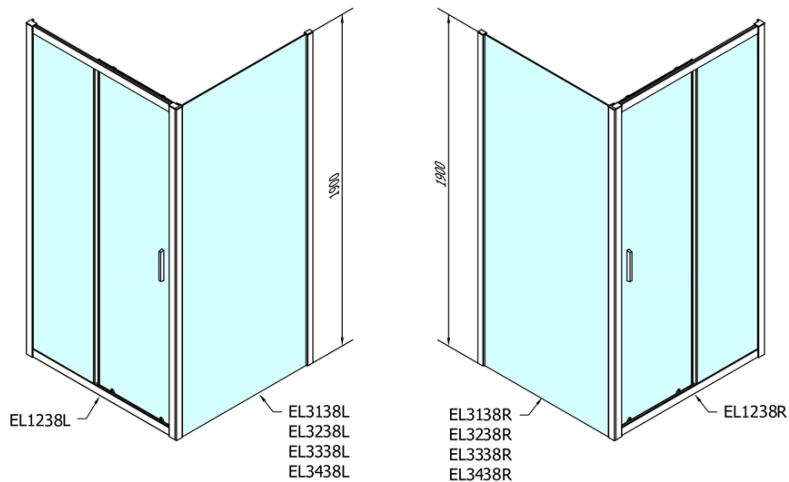

Profile colour: Chrome - polished aluminum

Shape: Alcove door

Type of opening: Sliding door

Opening direction: Versatile

Opening width: 480 mm

Glass colour: BRICK glass

Glass thickness: 6 mm

Installation width from: 1175 mm

Installation width up to: 1215 mm

Properties: Framed design

Weight / Piece: 36.5 kg

Packaging: 1 Piece

Warranty: 2 years

Spare parts

Top covers (Order code: NDAE01LP)

Stop left (Order code: NDAE06L)

Upper roller (Order code: NDAE32)

Set of vertical seals (Order code: NDAE11)

Wall profile (Order code: NDAE12)

Lower tiltable roller (Order code: NDAE33)

AGEL installation kit blister (Order code: NDAESET)

Stop right (Order code: NDAE06P)

Set of crimp seals (Order code: NDAE14)

Technical sheet

EL1238L

EL1238R

	B
EL1238-EL3138	680-700
EL1238-EL3238	780-800
EL1238-EL3338	880-900
EL1238-EL3438	980-1000