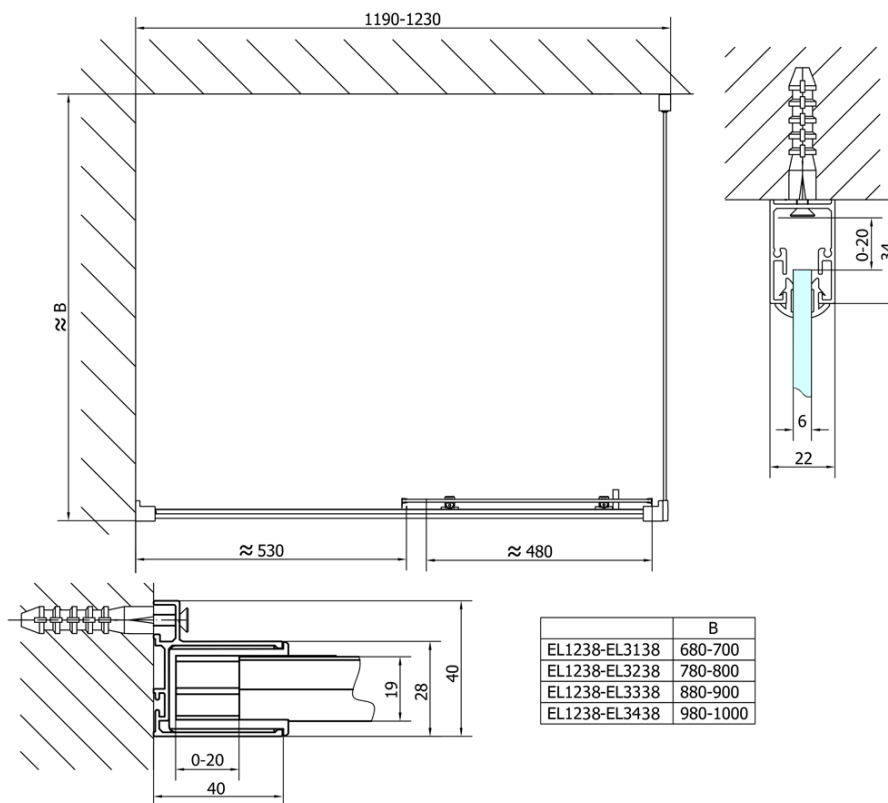

Order code: EL1238

Basic information

Brand: Polysan

Series: EASY

Size

Width: 1200 mm

Height: 1900 mm

Properties

Profile colour: Chrome - polished aluminum

Shape: Alcove door

Type of opening: Sliding door

Opening direction: Versatile

Opening width: 480 mm

Glass colour: BRICK glass

Glass thickness: 6 mm

Installation width from: 1175 mm

Installation width up to: 1215 mm

Properties: Framed design

Weight / Piece: 36.5 kg

Packaging: 1 Piece

Warranty: 2 years

Spare parts

Top covers (Order code: NDAE01LP)

Stop left (Order code: NDAE06L)

Stop right (Order code: NDAE06P)

Set of crimp seals (Order code: NDAE14)

Technical sheet

EL1238L

EL1238R

	B
EL1238-EL3138	680-700
EL1238-EL3238	780-800
EL1238-EL3338	880-900
EL1238-EL3438	980-1000