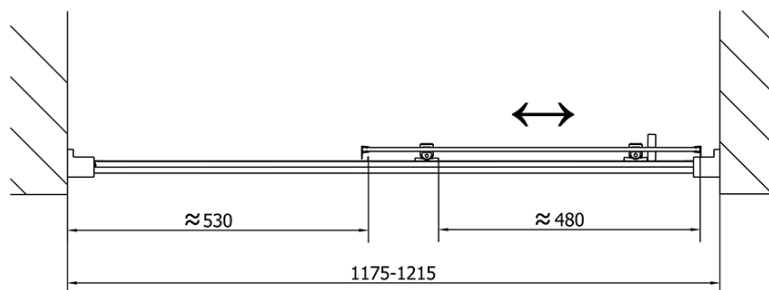

Profile colour: Chrome - polished aluminum

Shape: Alcove door

Type of opening: Sliding door

Opening direction: Versatile

Opening width: 480 mm

Glass colour: BRICK glass

Glass thickness: 6 mm

Installation width from: 1175 mm

Installation width up to: 1215 mm

Properties: Framed design

Weight / Piece: 36.5 kg

Packaging: 1 Piece

Warranty: 2 years

Spare parts

Top covers (Order code: NDAE01LP)

Stop left (Order code: NDAE06L)

Stop right (Order code: NDAE06P)

Set of crimp seals (Order code: NDAE14)

Technical sheet

EL1238L

EL1238R

	B
EL1238-EL3138	680-700
EL1238-EL3238	780-800
EL1238-EL3338	880-900
EL1238-EL3438	980-1000