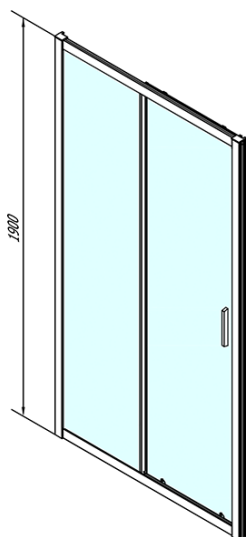

Profile colour: Chrome - polished aluminum

Shape: Alcove door

Type of opening: Sliding door

Opening direction: Versatile

Opening width: 430 mm

Glass colour: BRICK glass

Glass thickness: 6 mm

Installation width from: 1075 mm

Installation width up to: 1115 mm

Properties: Framed design

Weight / Piece: 33.5 kg

Packaging: 1 Piece

Warranty: 2 years

Spare parts

Top covers (Order code: NDAE01LP)

Stop left (Order code: NDAE06L)

Upper roller (Order code: NDAE32)

Set of vertical seals (Order code: NDAE11)

Wall profile (Order code: NDAE12)

Lower tiltable roller (Order code: NDAE33)

AGEL installation kit blister (Order code: NDAESET)

Set of crimp seals (Order code: NDAE14)

Stop right (Order code: NDAE06P)

Technical sheet

EL1138L

EL1138R