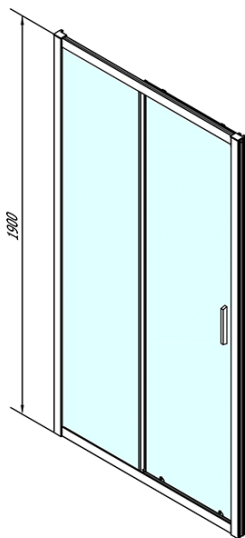

Profile colour: Chrome - polished aluminum

Shape: Alcove door

Type of opening: Sliding door

Opening direction: Versatile

Opening width: 430 mm

Glass colour: BRICK glass

Glass thickness: 6 mm

Installation width from: 1075 mm

Installation width up to: 1115 mm

Properties: Framed design

Weight / Piece: 33.5 kg

Packaging: 1 Piece

Warranty: 2 years

Spare parts

Set of vertical seals for 6/6mm glass, 1900mm (Order code: NDAE11)

Wall profile (Order code: NDAE12)

Lower tiltable roller (Order code: NDAE33)

Stop right (Order code: NDAE06P)

Crimp seals 1900mm (Order code: NDAE14)

AGEL installation kit blister (Order code: NDAESET)

EASY handle, pair (Order code: NDEL11)

Top covers (Order code: NDAE01LP)

Stop left (Order code: NDAE06L)

Upper roller (Order code: NDAE32)

Technical sheet

EL1138L

EL1138R