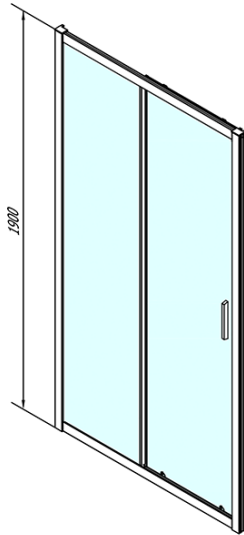

Profile colour: Chrome - polished aluminum

Shape: Alcove door

Type of opening: Sliding door

Opening direction: Versatile

Opening width: 430 mm

Glass colour: BRICK glass

Glass thickness: 6 mm

Installation width from: 1075 mm

Installation width up to: 1115 mm

Properties: Framed design

Weight / Piece: 33.5 kg

Packaging: 1 Piece

Warranty: 2 years

Spare parts

Set of vertical seals (Order code: NDAE11)

Wall profile (Order code: NDAE12)

Lower tiltable roller (Order code: NDAE33)

AGEL installation kit blister (Order code: NDAESET)

Top covers (Order code: NDAE01LP)

Stop left (Order code: NDAE06L)

Upper roller (Order code: NDAE32)

Stop right (Order code: NDAE06P)

Set of crimp seals (Order code: NDAE14)

Technical sheet

EL1138L

EL1138R

	B
EL1138-EL3138	680-700
EL1138-EL3238	780-800
EL1138-EL3338	880-900
EL1138-EL3438	980-1000