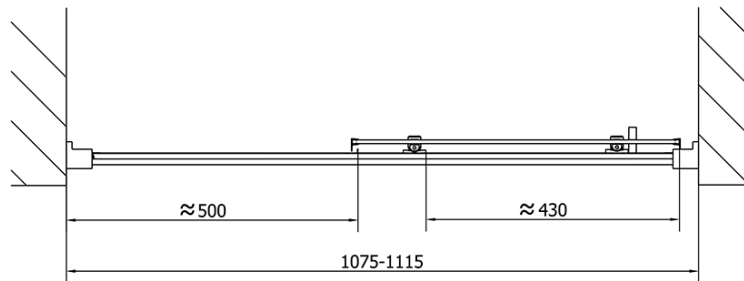

Profile colour: Chrome - polished aluminum

Shape: Alcove door

Type of opening: Sliding door

Opening direction: Versatile

Opening width: 430 mm

Glass colour: BRICK glass

Glass thickness: 6 mm

Installation width from: 1075 mm

Installation width up to: 1115 mm

Properties: Framed design

Weight / Piece: 33.5 kg

Packaging: 1 Piece

Warranty: 2 years

Spare parts

Set of vertical seals (Order code: NDAE11)

Wall profile (Order code: NDAE12)

Lower tiltable roller (Order code: NDAE33)

AGEL installation kit blister (Order code: NDAESET)

Top covers (Order code: NDAE01LP)

Stop left (Order code: NDAE06L)

Upper roller (Order code: NDAE32)

Stop right (Order code: NDAE06P)

Set of crimp seals (Order code: NDAE14)

Technical sheet

EL1138L

EL1138R

	B
EL1138-EL3138	680-700
EL1138-EL3238	780-800
EL1138-EL3338	880-900
EL1138-EL3438	980-1000