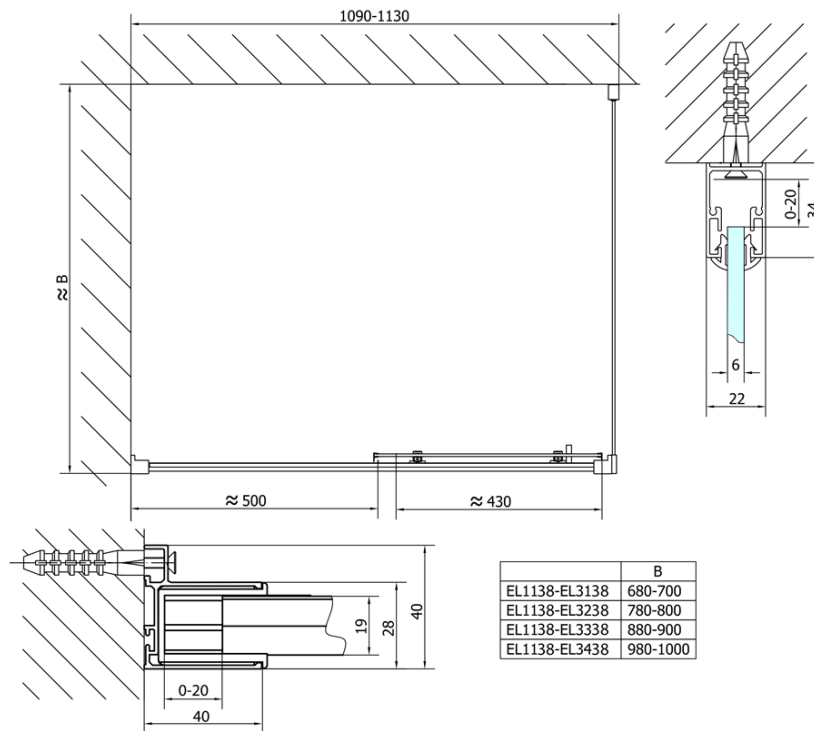

Order code: EL1138

Basic information

Brand: Polysan

Series: EASY

Size

Width: 1100 mm

Height: 1900 mm

Properties

Profile colour: Chrome - polished aluminum

Shape: Alcove door

Type of opening: Sliding door

Opening direction: Versatile

Opening width: 430 mm

Glass colour: BRICK glass

Glass thickness: 6 mm

Installation width from: 1075 mm

Installation width up to: 1115 mm

Properties: Framed design

Weight / Piece: 33.5 kg

Packaging: 1 Piece

Warranty: 2 years

Spare parts

Set of vertical seals (Order code: NDAE11)

Wall profile (Order code: NDAE12)

Set of crimp seals (Order code: NDAE14)

Technical sheet

EL1138L

EL1138R

	B
EL1138-EL3138	680-700
EL1138-EL3238	780-800
EL1138-EL3338	880-900
EL1138-EL3438	980-1000