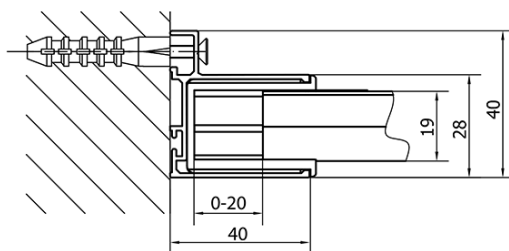

Profile colour: Chrome - polished aluminum

Shape: Alcove door

Type of opening: Sliding door

Opening direction: Versatile

Opening width: 430 mm

Glass colour: BRICK glass

Glass thickness: 6 mm

Installation width from: 1075 mm

Installation width up to: 1115 mm

Properties: Framed design

Weight / Piece: 33.5 kg

Packaging: 1 Piece

Warranty: 2 years

Spare parts

Set of vertical seals (Order code: NDAE11)

Wall profile (Order code: NDAE12)

Lower tiltable roller (Order code: NDAE33)

AGEL installation kit blister (Order code: NDAESET)

Top covers (Order code: NDAE01LP)

Stop left (Order code: NDAE06L)

Upper roller (Order code: NDAE32)

Stop right (Order code: NDAE06P)

Set of crimp seals (Order code: NDAE14)

Technical sheet

EL1138L

EL1138R

	B
EL1138-EL3138	680-700
EL1138-EL3238	780-800
EL1138-EL3338	880-900
EL1138-EL3438	980-1000