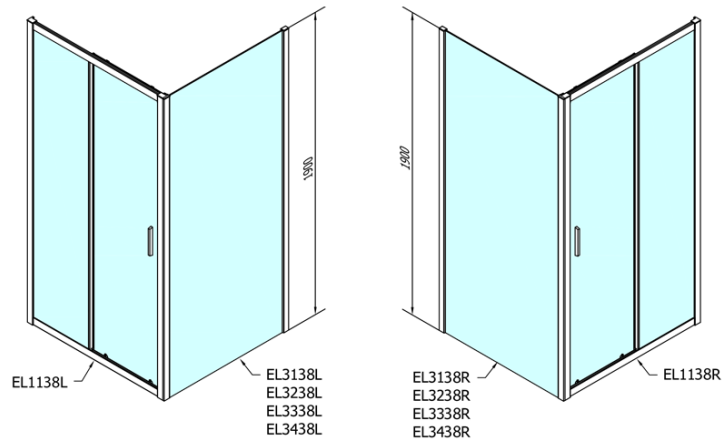

Profile colour: Chrome - polished aluminum

Shape: Alcove door

Type of opening: Sliding door

Opening direction: Versatile

Opening width: 430 mm

Glass colour: BRICK glass

Glass thickness: 6 mm

Installation width from: 1075 mm

Installation width up to: 1115 mm

Properties: Framed design

Weight / Piece: 33.5 kg

Packaging: 1 Piece

Warranty: 2 years

Spare parts

Set of vertical seals (Order code: NDAE11)

Wall profile (Order code: NDAE12)

Lower tiltable roller (Order code: NDAE33)

AGEL installation kit blister (Order code: NDAESET)

Top covers (Order code: NDAE01LP)

Stop left (Order code: NDAE06L)

Upper roller (Order code: NDAE32)

Stop right (Order code: NDAE06P)

Set of crimp seals (Order code: NDAE14)

Technical sheet

EL1138L

EL1138R

	B
EL1138-EL3138	680-700
EL1138-EL3238	780-800
EL1138-EL3338	880-900
EL1138-EL3438	980-1000