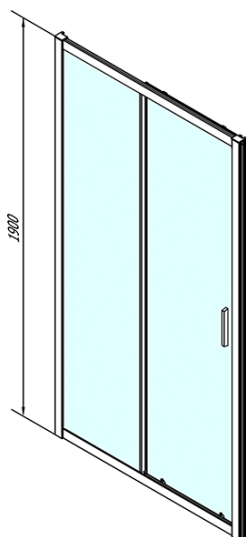

## Size

**Width:** 1100 mm

**Height:** 1900 mm

**Glass thickness:** 6 mm

**Installation width from:** 1075 mm

**Installation width up to:** 1115 mm

**Properties:** Framed design

**Weight / Piece:** 33.5 kg

**Packaging:** 1 Piece

**Warranty:** 2 years

## Spare parts

Set of vertical seals (Order code: NDAE11)

Wall profile (Order code: NDAE12)

Lower tiltable roller (Order code: NDAE33)

AGEL installation kit blister (Order code: NDAESET)

Top covers (Order code: NDAE01LP)

Stop left (Order code: NDAE06L)

Upper roller (Order code: NDAE32)

Stop right (Order code: NDAE06P)

Set of crimp seals (Order code: NDAE14)

Technical sheet

EL1138L

EL1138R