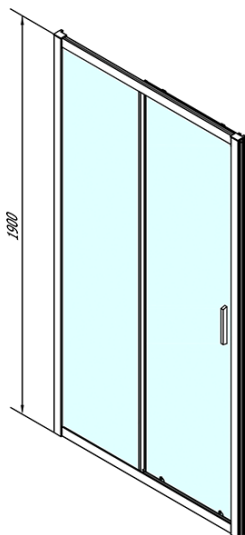

Profile colour: Chrome - polished aluminum

Shape: Alcove door

Type of opening: Sliding door

Opening direction: Versatile

Opening width: 430 mm

Glass colour: BRICK glass

Glass thickness: 6 mm

Installation width from: 1075 mm

Installation width up to: 1115 mm

Properties: Framed design

Weight / Piece: 33.5 kg

Packaging: 1 Piece

Warranty: 2 years

Spare parts

Set of vertical seals for 6/6mm glass, 1900mm (Order code: NDAE11)

Wall profile (Order code: NDAE12)

Lower tiltable roller (Order code: NDAE33)

AGEL installation kit blister (Order code: NDAESET)

Top covers (Order code: NDAE01LP)

Stop left (Order code: NDAE06L)

Upper roller (Order code: NDAE32)

Stop right (Order code: NDAE06P)

Crimp seals 1900mm (Order code: NDAE14)

Technical sheet

EL1138L

EL1138R