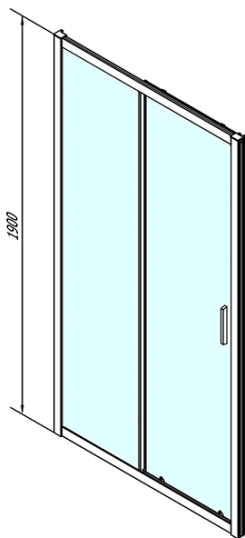

Profile colour: Chrome - polished aluminum

Shape: Alcove door

Type of opening: Sliding door

Opening direction: Versatile

Opening width: 430 mm

Glass colour: BRICK glass

Glass thickness: 6 mm

Installation width from: 1075 mm

Installation width up to: 1115 mm

Properties: Framed design

Weight / Piece: 33.5 kg

Packaging: 1 Piece

Warranty: 2 years

Spare parts

Set of vertical seals for 6/6mm glass, 1900mm (Order code: NDAE11)

Wall profile (Order code: NDAE12)

Lower tiltable roller (Order code: NDAE33)

AGEL installation kit blister (Order code: NDAESET)

Top covers (Order code: NDAE01LP)

Stop left (Order code: NDAE06L)

Upper roller (Order code: NDAE32)

Stop right (Order code: NDAE06P)

Crimp seals 1900mm (Order code: NDAE14)

Technical sheet

EL1138L

EL1138R