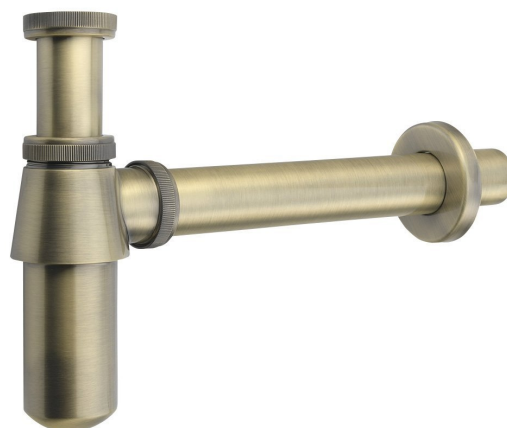

RETRO Washbasin Siphon 5/4" dia 35mm, dark bronze

Order code: 9696

Properties

Colour: Bronze

Material: Brass

Warranty: 2 years

Technical sheet