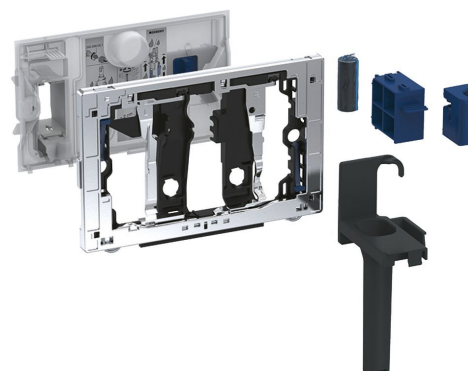

## GEBERIT DUOFRESH slot for cleaning cubes, for Sigma concealed cistern 12 cm, chrome glossy

Order code: 115.062.21.1

### Properties

Colour: Chrome

Warranty: 2 years