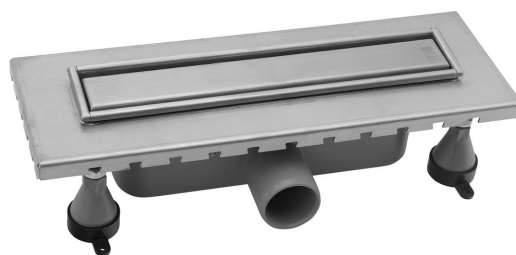

## ESSEFLOW stainless steel floor drain with grate, L-380, DN50

Order code: 6963.101.8

### Size

Length: 380 mm  
Width: 136 mm  
Height: 80 mm

### Properties

Colour: Stainless steel  
Material: Stainless steel  
Installation: For tiles - freestanding, Free in the floor -  
grate  
Waste diameter: 50 mm  
Shower channel length  
from: 380 mm  
Shower channel length  
to: 380 mm  
Weight / Piece: 2.2 kg  
Packaging: 1 Piece  
Warranty: 2 years