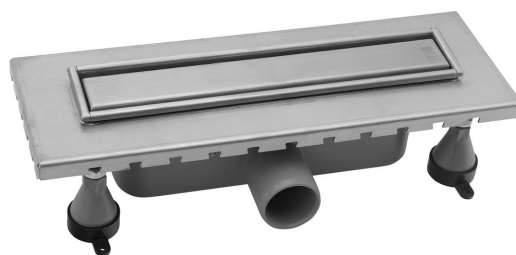

ESSEFLOW stainless steel floor drain with grate, L-380, DN50

Order code: 6963.101.8

Basic information

Brand: Omp Tea
Series: ESSEFLOW

Size

Length: 380 mm
Width: 136 mm
Height: 80 mm

Properties

Colour: Stainless steel
Material: Stainless steel
Installation: For tiles - freestanding, Free in the floor -
grate
Waste diameter: 50 mm
Shower channel length
from: 380 mm
Shower channel length
to: 380 mm
Weight / Piece: 2.2 kg
Packaging: 1 Piece
Warranty: 2 years

Spare parts

Complete siphon interior for Esseflow Drain Channel (Order code: NDSIFESSE)

Technical sheet