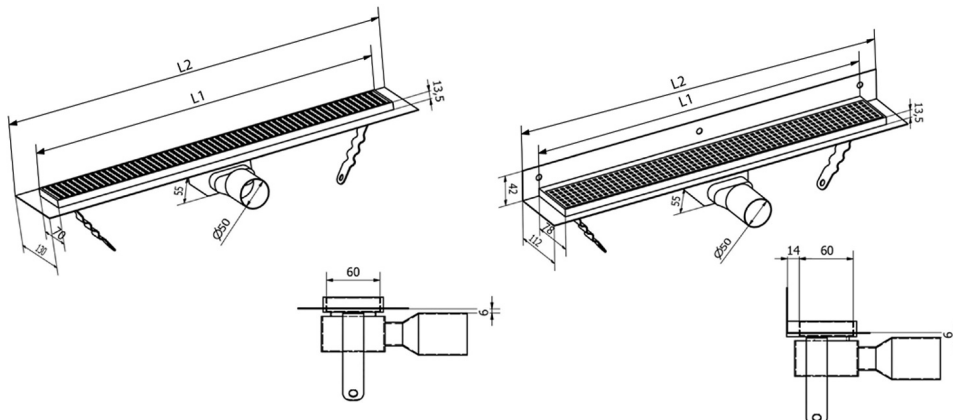

MANUS ONDA stainless steel floor drain with grate, wall-mounted, L-850, DN50, black matt

Order code: GMO24B

Size

Length: 850 mm
 Width: 112 mm
 Height: 55 mm

Properties

Colour: Black
 Material: Stainless steel
 Warranty: 2 years

Technical sheet

Instalační rozměry							
L1 (mm)	590	690	790	890	990	1 090	1 190
L2 (mm)	650	750	850	950	1 050	1 150	1 250