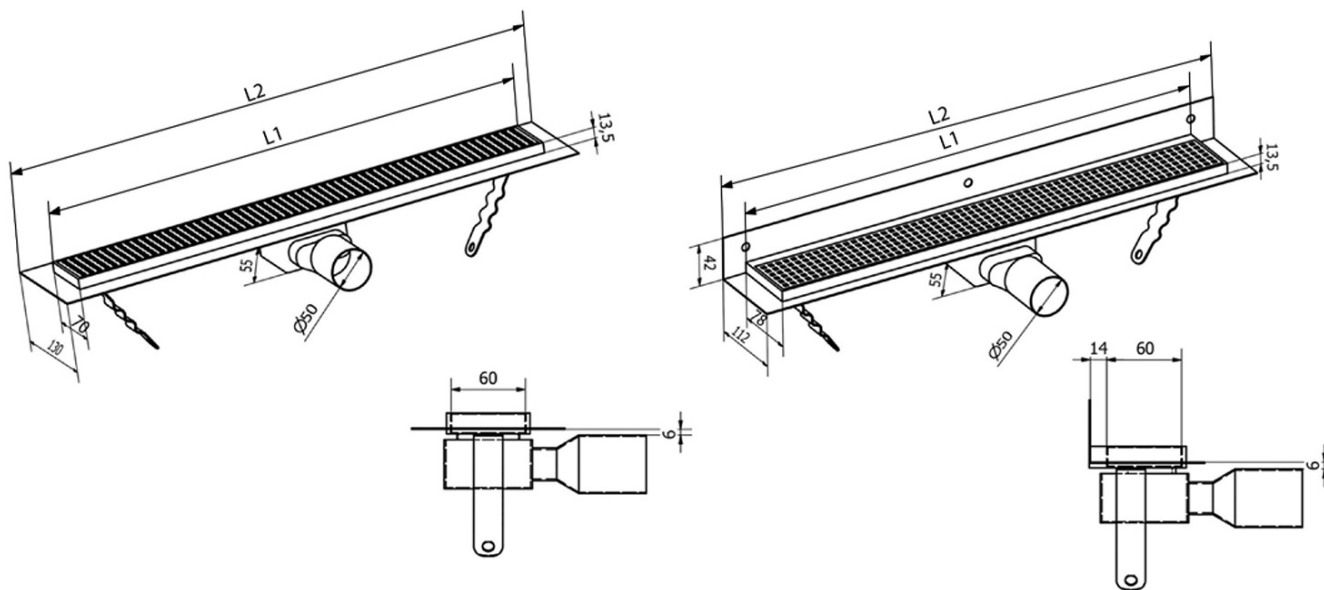

MANUS ONDA stainless steel floor drain with grate, wall-mounted, L-750, DN50, black matt

Order code: GMO23B

Basic information

Brand: Gelco
Series: MANUS

Size

Length: 750 mm
Width: 112 mm
Height: 55 mm

Properties

Colour: Black
Material: Stainless steel
Installation: Against the wall - grate
Waste diameter: 50 mm
Shower channel length from: 750 mm
Shower channel length to: 750 mm
Weight / Piece: 2.47 kg
Packaging: 1 Piece
Warranty: 2 years

Spare parts

MANUS rubber seal O-ring (Order code: NDGM1)
MANUS - waste trap for Manus (Order code: NDGM2)
MANUS - rubber stopper (Order code: NDGM3)

Technical sheet

Instalační rozměry							
L1 (mm)	590	690	790	890	990	1 090	1 190
L2 (mm)	650	750	850	950	1 050	1 150	1 250