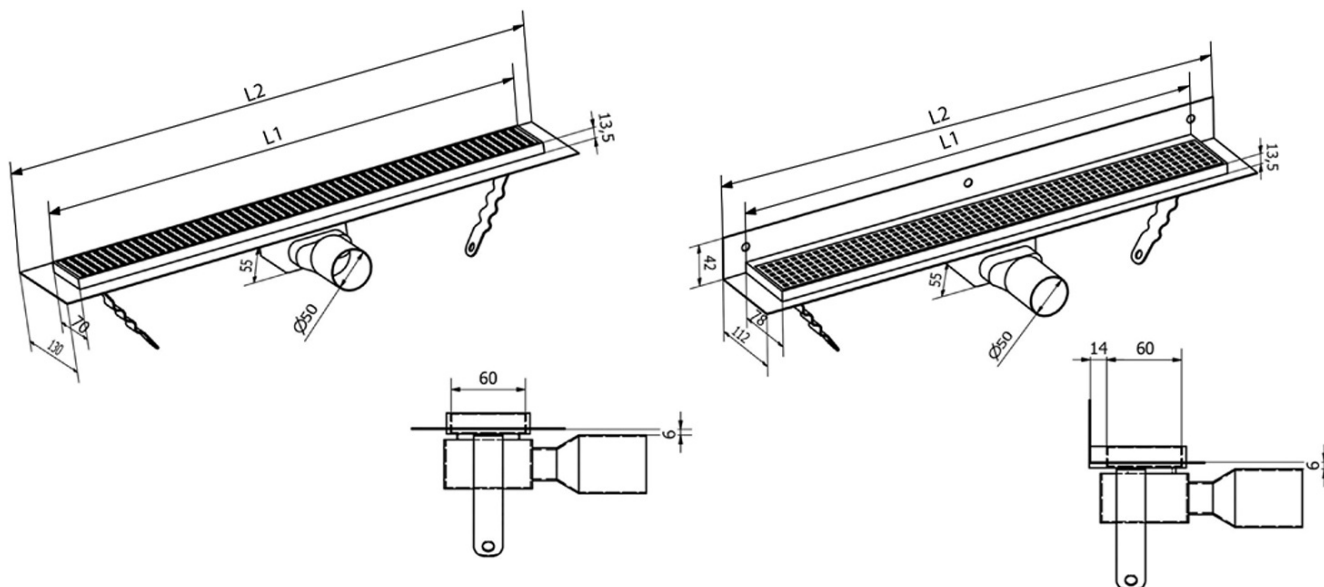

MANUS ONDA stainless steel floor drain with grate, wall-mounted, L-750, DN50, black matt

Order code: GMO23B

Basic information

Brand: Gelco
Series: MANUS

Size

Length: 750 mm
Width: 112 mm
Height: 55 mm

Properties

Colour: Black
Material: Stainless steel
Installation: Against the wall - grate
Waste diameter: 50 mm
Shower channel length from: 750 mm
Shower channel length to: 750 mm
Weight / Piece: 2.47 kg
Packaging: 1 Piece
Warranty: 2 years

Spare parts

MANUS rubber seal O-ring (Order code: NDGM1)
MANUS - waste trap for Manus (Order code: NDGM2)
MANUS - rubber stopper (Order code: NDGM3)

Technical sheet

Instalační rozměry							
L1 (mm)	590	690	790	890	990	1 090	1 190
L2 (mm)	650	750	850	950	1 050	1 150	1 250