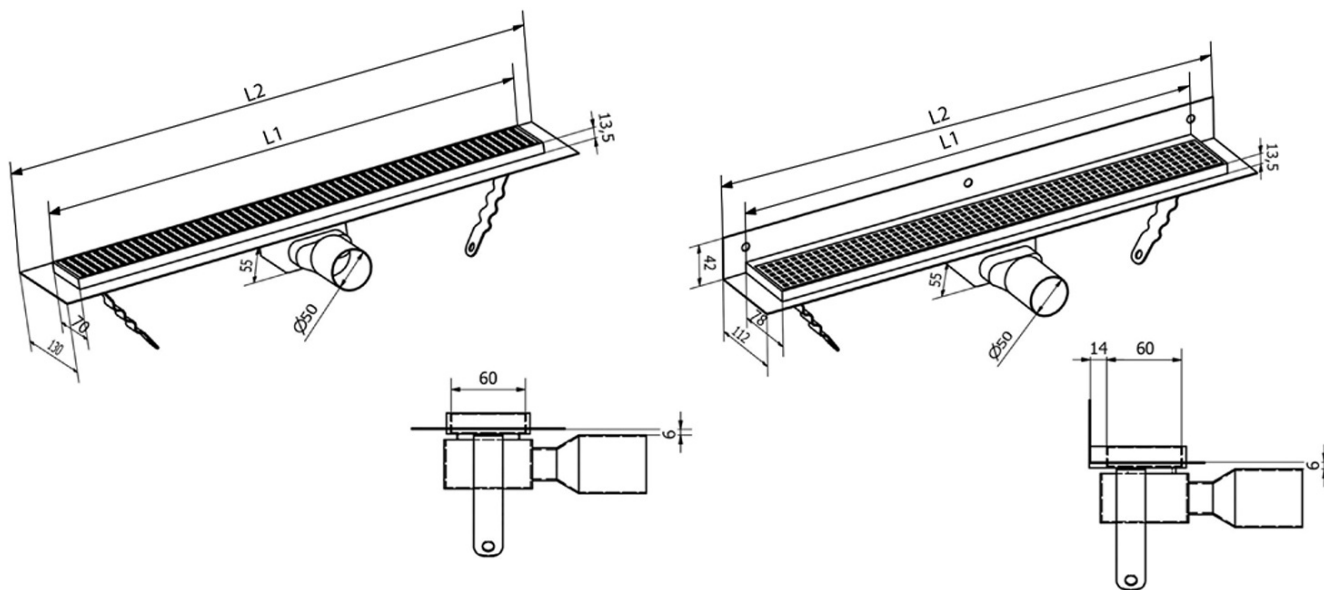

MANUS ONDA stainless steel floor drain with grate, wall-mounted, L-750, DN50, black matt

Order code: GMO23B

Basic information

Brand: Gelco
Series: MANUS

Size

Length: 750 mm
Width: 112 mm
Height: 55 mm

Properties

Colour: Black
Material: Stainless steel
Installation: Against the wall - grate
Waste diameter: 50 mm
Shower channel length from: 750 mm
Shower channel length to: 750 mm
Weight / Piece: 2.47 kg
Packaging: 1 Piece
Warranty: 2 years

Spare parts

MANUS rubber seal O-ring (Order code: NDGM1)
MANUS siphon for floor drains (Order code: NDGM2)
MANUS - rubber stopper (Order code: NDGM3)

Technical sheet

| Instalační rozměry | | | | | | | |
|--------------------|-----|-----|-----|-----|-------|-------|-------|
| L1 (mm) | 590 | 690 | 790 | 890 | 990 | 1 090 | 1 190 |
| L2 (mm) | 650 | 750 | 850 | 950 | 1 050 | 1 150 | 1 250 |