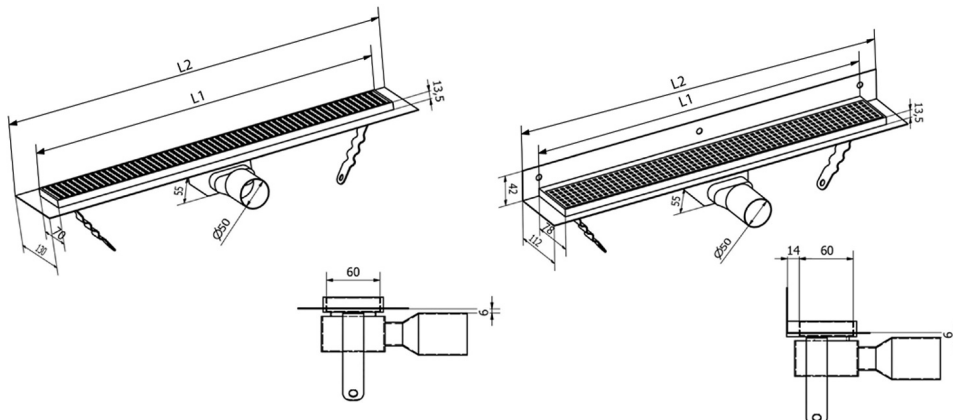

MANUS ONDA stainless steel floor drain with grate, wall-mounted, L-650, DN50, black matt

Order code: GMO22B

Size

Length: 650 mm
Width: 112 mm
Height: 55 mm

Properties

Colour: Black
Material: Stainless steel
Warranty: 2 years

Technical sheet

Instalační rozměry							
L1 (mm)	590	690	790	890	990	1 090	1 190
L2 (mm)	650	750	850	950	1 050	1 150	1 250