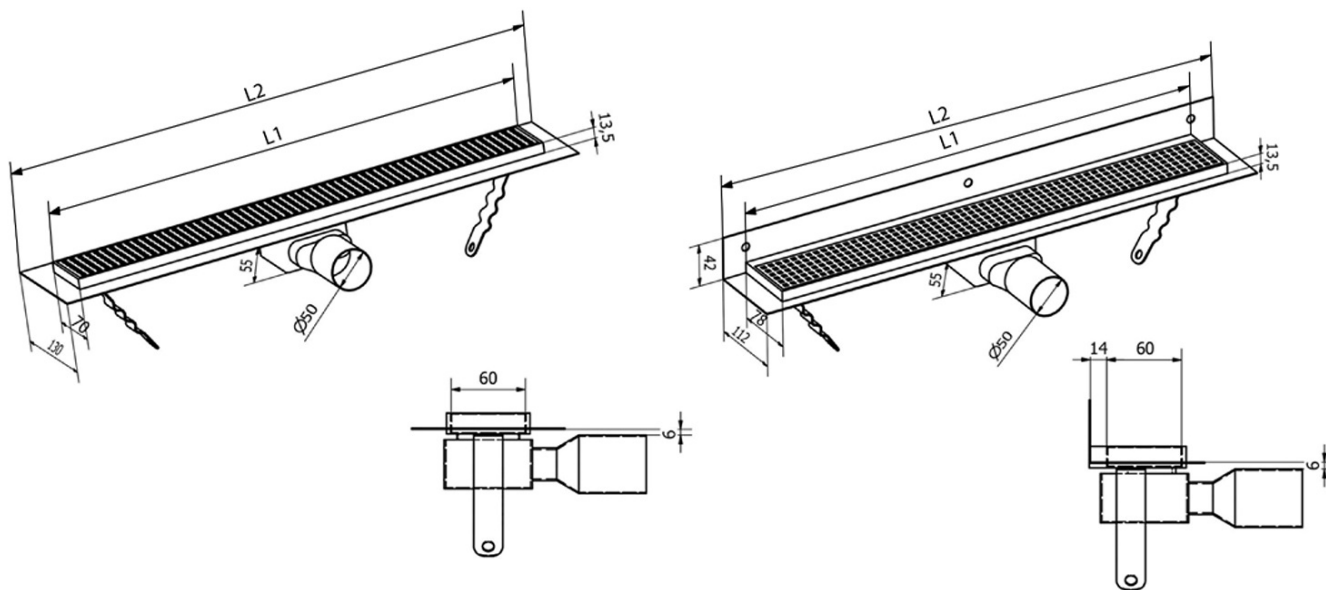

MANUS ONDA stainless steel floor drain with grate, L-1250, DN50, black matt

Order code: GMO18B

Basic information

Brand: Gelco
Series: MANUS

Size

Length: 1250 mm
Width: 130 mm
Height: 55 mm

Properties

Colour: Black
Material: Stainless steel
Installation: Free in the floor - grate
Waste diameter: 50 mm
Shower channel length from: 1250 mm
Shower channel length to: 1250 mm
Weight / Piece: 3.51 kg
Packaging: 1 Piece
Warranty: 2 years

Spare parts

MANUS rubber seal O-ring (Order code: NDGM1)
MANUS - waste trap for Manus (Order code: NDGM2)
MANUS - rubber stopper (Order code: NDGM3)

Technical sheet

Instalační rozměry							
L1 (mm)	590	690	790	890	990	1 090	1 190
L2 (mm)	650	750	850	950	1 050	1 150	1 250