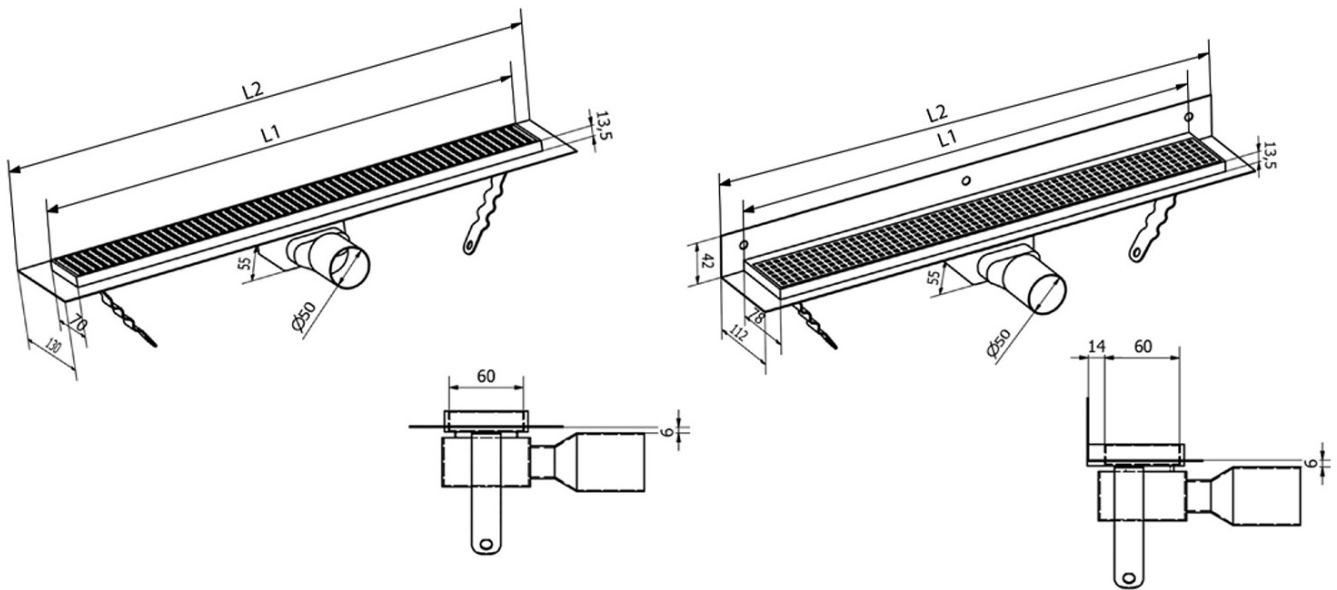

MANUS ONDA stainless steel floor drain with grate, L-1150, DN50, black matt

Order code: GMO17B

Basic information

Brand: Gelco
Series: MANUS

Size

Length: 1150 mm
Width: 130 mm
Height: 55 mm

Properties

Colour: Black
Material: Stainless steel
Installation: Free in the floor - grate
Waste diameter: 50 mm
Shower channel length from: 1150 mm
Shower channel length to: 1150 mm
Weight / Piece: 3.3 kg
Packaging: 1 Piece
Warranty: 2 years

Spare parts

MANUS rubber seal O-ring (Order code: NDGM1)
MANUS - waste trap for Manus (Order code: NDGM2)
MANUS - rubber stopper (Order code: NDGM3)

Technical sheet

Instalační rozměry							
L1 (mm)	590	690	790	890	990	1 090	1 190
L2 (mm)	650	750	850	950	1 050	1 150	1 250