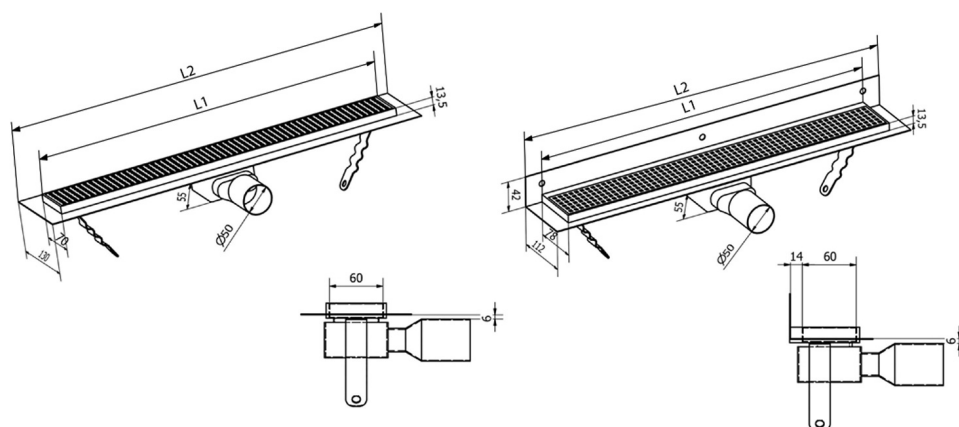

MANUS ONDA stainless steel floor drain with grate, L-1150, DN50, black matt

Order code: GMO17B

Size

Length: 1150 mm
 Width: 130 mm
 Height: 55 mm

Properties

Colour: Black
 Material: Stainless steel
 Warranty: 2 years

Technical sheet

Instalační rozměry							
L1 (mm)	590	690	790	890	990	1 090	1 190
L2 (mm)	650	750	850	950	1 050	1 150	1 250