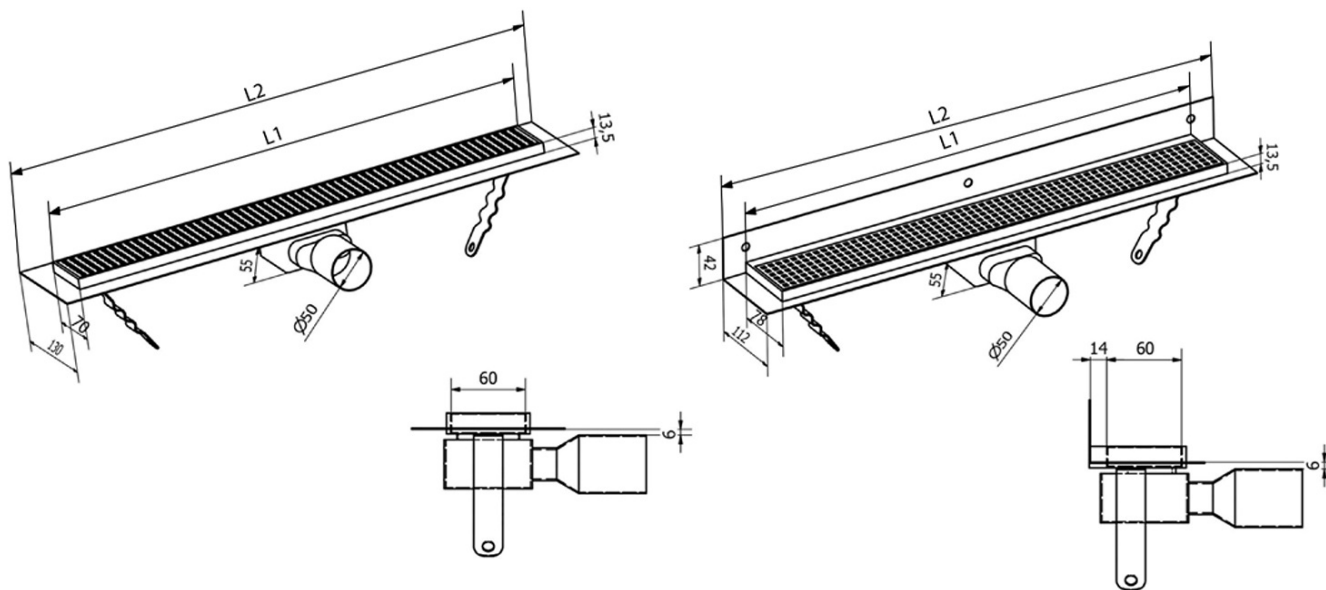

MANUS ONDA stainless steel floor drain with grate, L-850, DN50, black matt

Order code: GMO14B

Basic information

Brand: Gelco
Series: MANUS

Size

Length: 850 mm
Width: 130 mm
Height: 55 mm

Properties

Colour: Black
Material: Stainless steel
Installation: Free in the floor - grate
Waste diameter: 50 mm
Shower channel length from: 850 mm
Shower channel length to: 850 mm
Weight / Piece: 2.52 kg
Packaging: 1 Piece
Warranty: 2 years

Spare parts

MANUS rubber seal O-ring (Order code: NDGM1)
MANUS - waste trap for Manus (Order code: NDGM2)
MANUS - rubber stopper (Order code: NDGM3)

Technical sheet

Instalační rozměry							
L1 (mm)	590	690	790	890	990	1 090	1 190
L2 (mm)	650	750	850	950	1 050	1 150	1 250