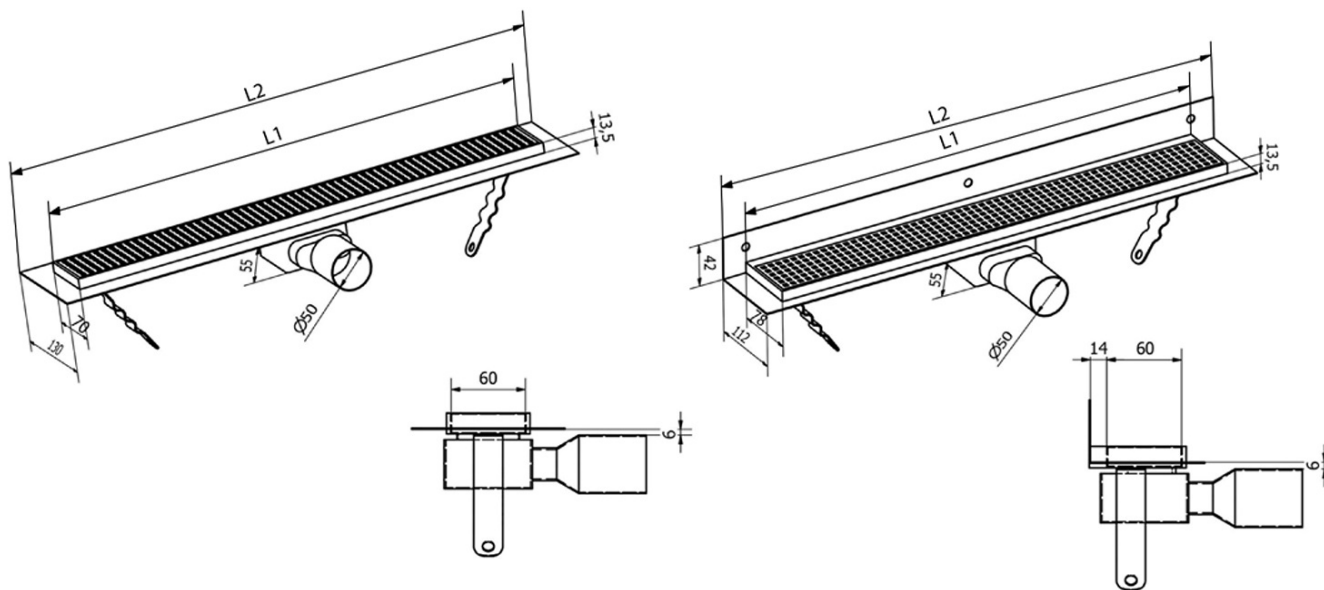

MANUS ONDA stainless steel floor drain with grate, L-850, DN50, black matt

Order code: GMO14B

Basic information

Brand: Gelco
Series: MANUS

Size

Length: 850 mm
Width: 130 mm
Height: 55 mm

Properties

Colour: Black
Material: Stainless steel
Installation: Free in the floor - grate
Waste diameter: 50 mm
Shower channel length from: 850 mm
Shower channel length to: 850 mm
Weight / Piece: 2.52 kg
Packaging: 1 Piece
Warranty: 2 years

Spare parts

MANUS rubber seal O-ring (Order code: NDGM1)
MANUS - waste trap for Manus (Order code: NDGM2)
MANUS - rubber stopper (Order code: NDGM3)

Technical sheet

Instalační rozměry							
L1 (mm)	590	690	790	890	990	1 090	1 190
L2 (mm)	650	750	850	950	1 050	1 150	1 250